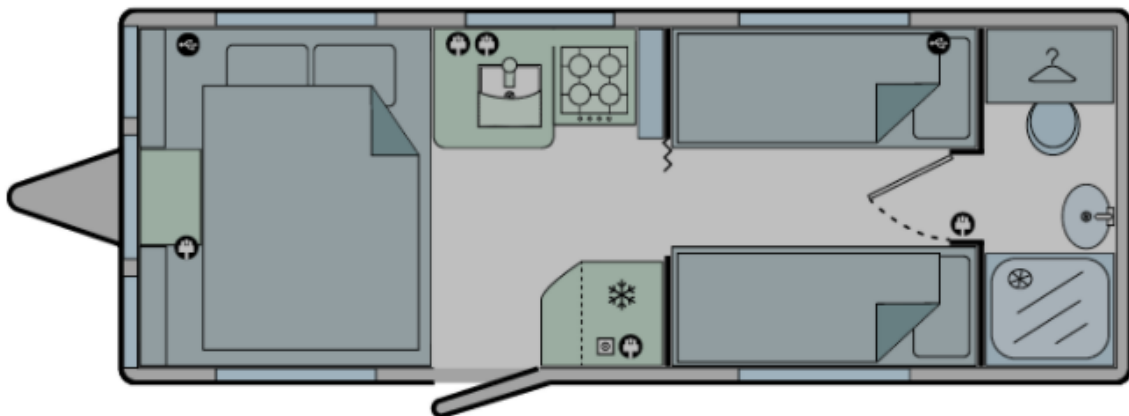

Floor plans and specifications are intended as a guide and Bailey cannot guarantee exact specifications and layouts.

Available on independent and tailor-made holidays in New Zealand.