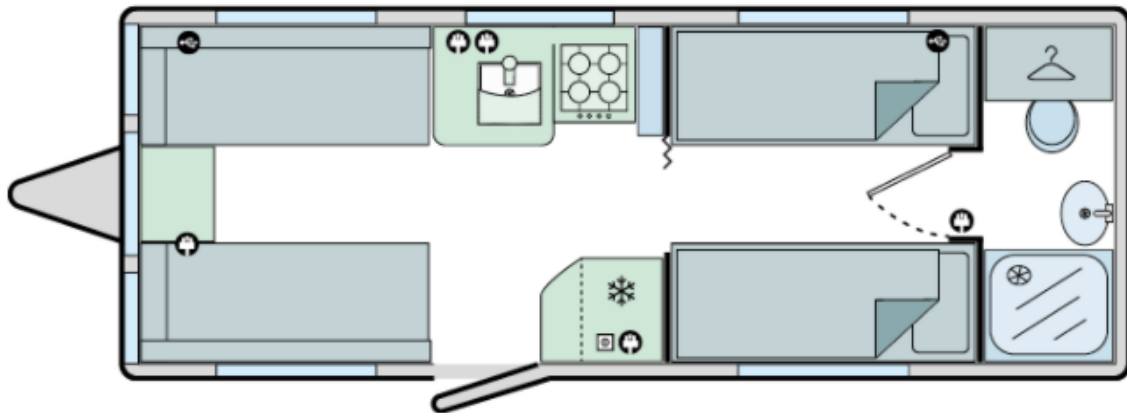

Bailey Phoenix 642 Floorplans

Day

Night