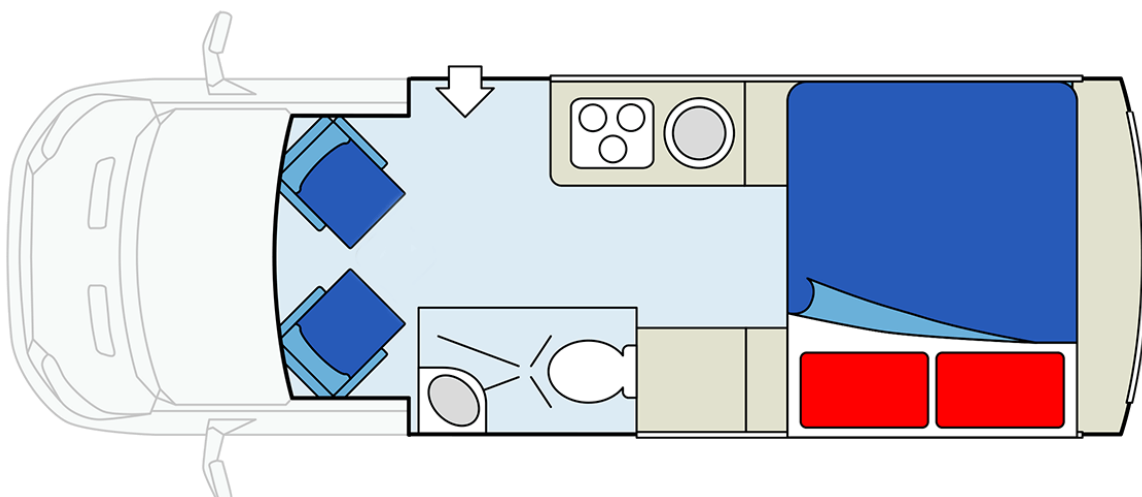

Sleeping for up to 2 Adults

- Queen Bed 1.72m x 1.93m

Vehicle Dimensions

- Length – 6.8m
- Width – 2.1m
- Height – 3.1m
- Interior Height – 1.9m

CanaDream Deluxe Van Camper Floorplans

Day

Night

Floor plans and specifications are intended as a guide and CanaDream cannot guarantee exact specifications and layouts.