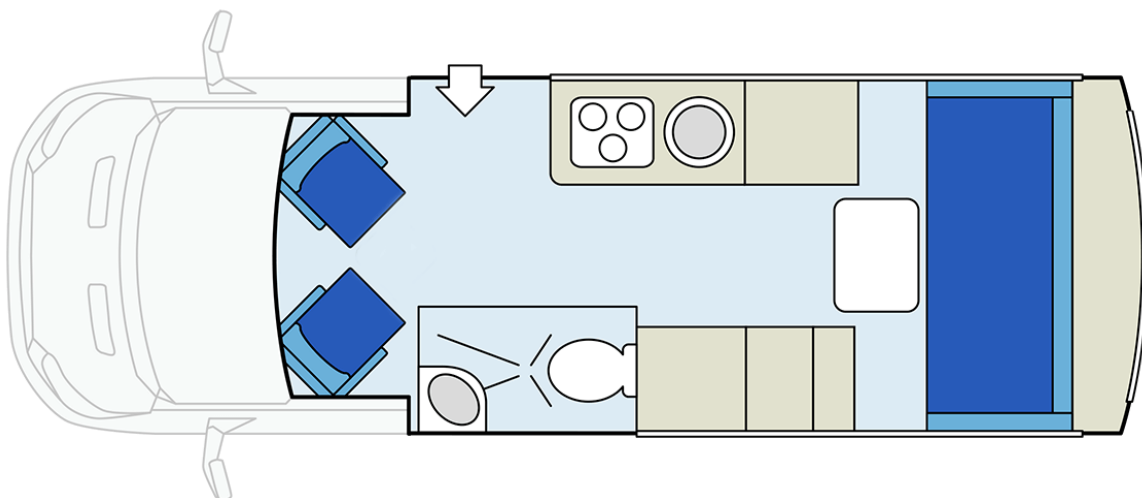

Sleeping for up to 2 Adults

- Queen Bed 1.72m x 1.93m

Vehicle Dimensions

- Length – 6.8m
- Width – 2.1m
- Height – 3.1m
- Interior Height – 1.9m

CanaDream Deluxe Van Camper Floorplans

Day

Night

Floor plans and specifications are intended as a guide and CanaDream cannot guarantee exact specifications and layouts.