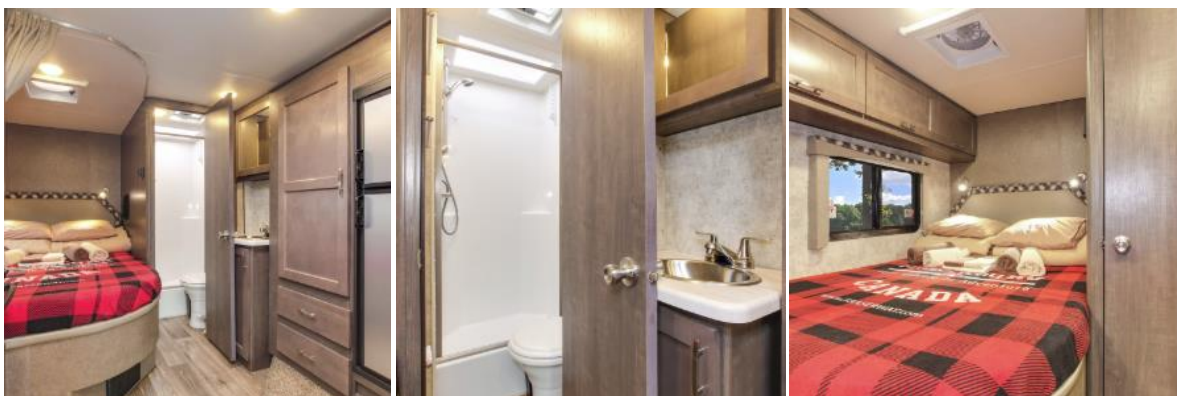

Vehicle Dimensions

- Length – 7.67m
- Width - 2.50m
- Height – 3.40m
- Interior Height – 2.00m