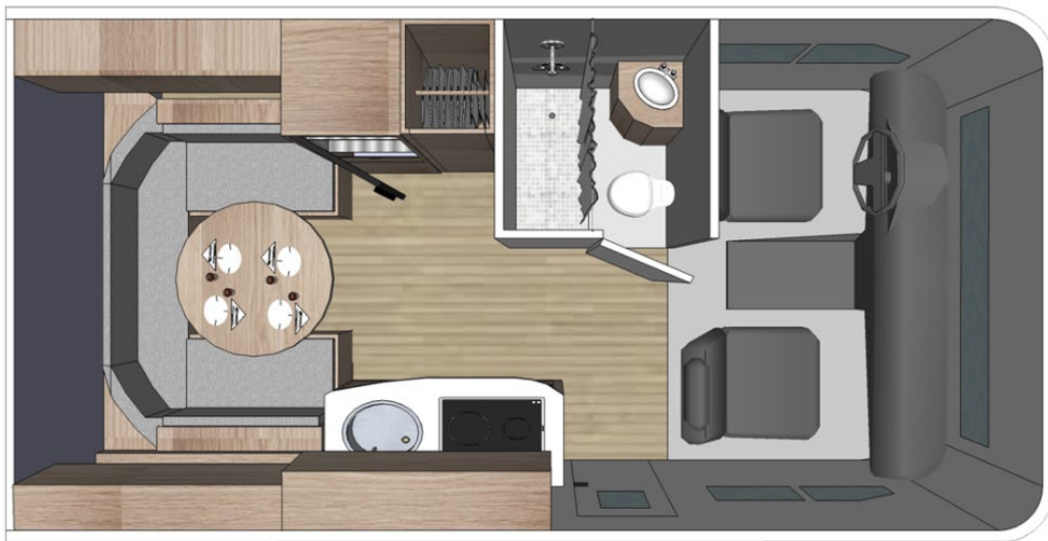

Look Inside the Fraserway C-Small

[Take a 360° look at the Fraserway C-Small](#) interior, including day & night layouts.

What's included with the Fraserway C-Small

- Unlimited mileage
- Insurance
- Vehicle kit including kitchen and sleeping equipment
- Awning
- Large Panorama windows in the dinette
- Reversing camera
- Air conditioning
- Shower and toilet
- Fridge
- Microwave
- Extra Drivers

Vehicle Specifications

- Vehicle make: Ford Chassis
- Automatic
- Cruise Control
- Air-con: Drivers Cab + Main Cab
- Furnace
- Fuel tank capacity: 151L
- Fresh water tank: 107-115L
- Black water tank: 75L
- Grey water tank: 75L
- 4 seatbelts
- Power supply: Dual Battery
- Reversing camera
- Fridge/freezer
- Microwave (mains power)
- Sink
- Stove
- Gas Oven
- Cutlery & cooking utensils
- Crockery and glasses
- Pots and pans
- Kettle and toaster
- Pressurised water
- Awning
- AUX input
- Toilet
- Shower

Sleeping for up to 2 Adults and 1 Child

- Overcab Bed - 1.35m x 2.13m
- Dinette Bed - 1.22m x 1.83m

Vehicle Dimensions

- Length - 6.17m
- Width - 2.29m
- Height - 3.40m
- Interior Height - 2.00m

Fraserway C-Small Floorplans

Day

Night

Floor plans and specifications are intended as a guide and Fraserway cannot guarantee exact specifications and layouts.

Available on escorted, independent and tailor-made holidays in Canada.