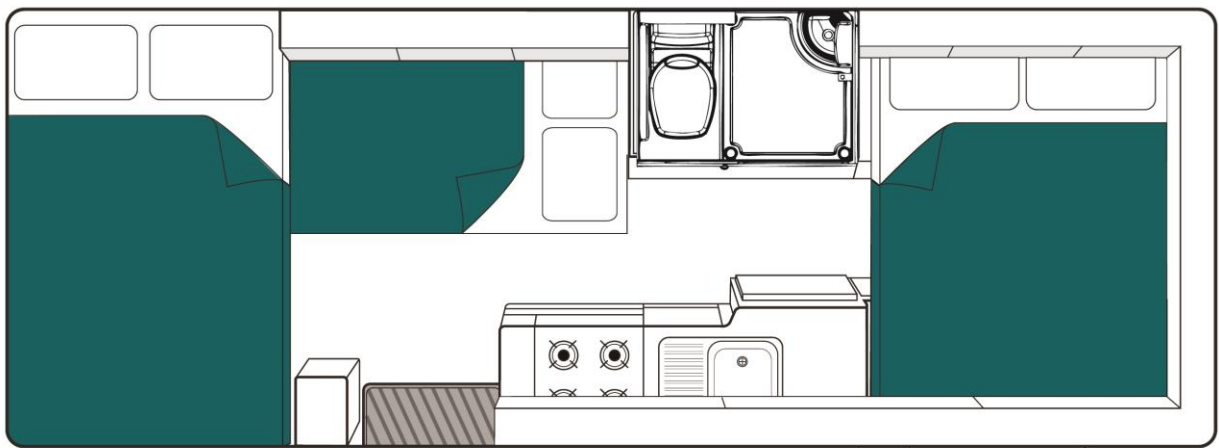

Maui River Floorplans

Day

Night

Floor plans and specifications are intended as a guide and Maui cannot guarantee exact specifications and layouts.

Available on all independent and tailor-made holidays in Australia.