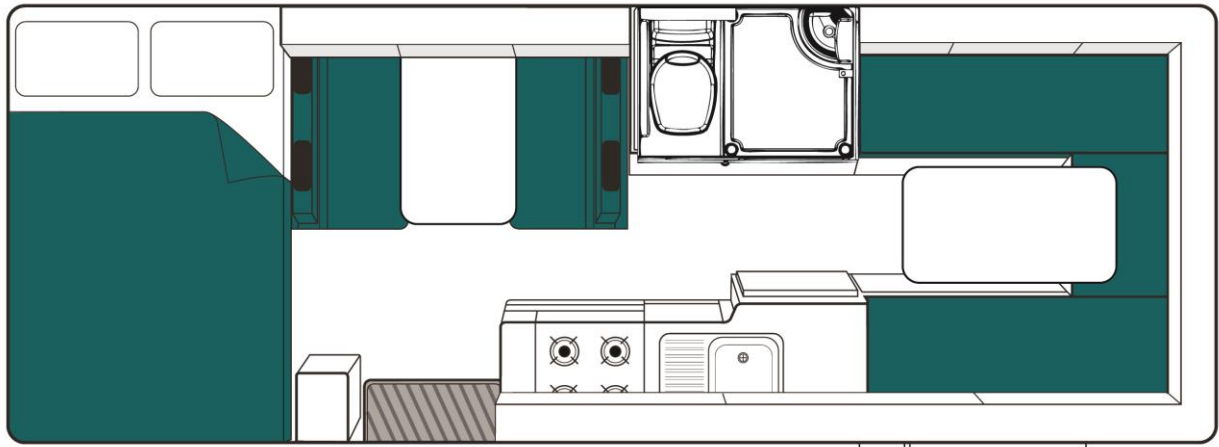

Maui River Floorplans

Day