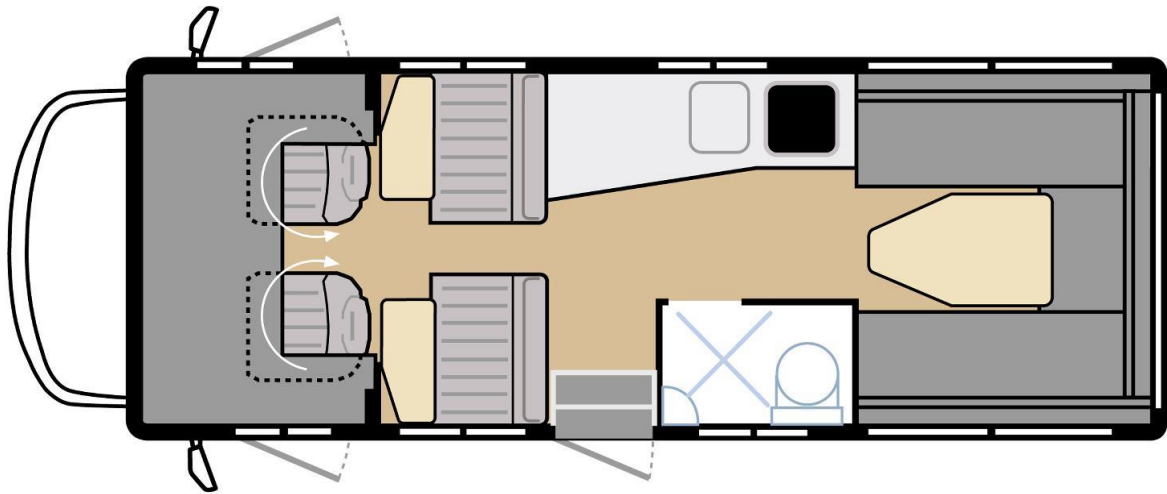

Pacific Horizon SAM Floorplans

Day

Night