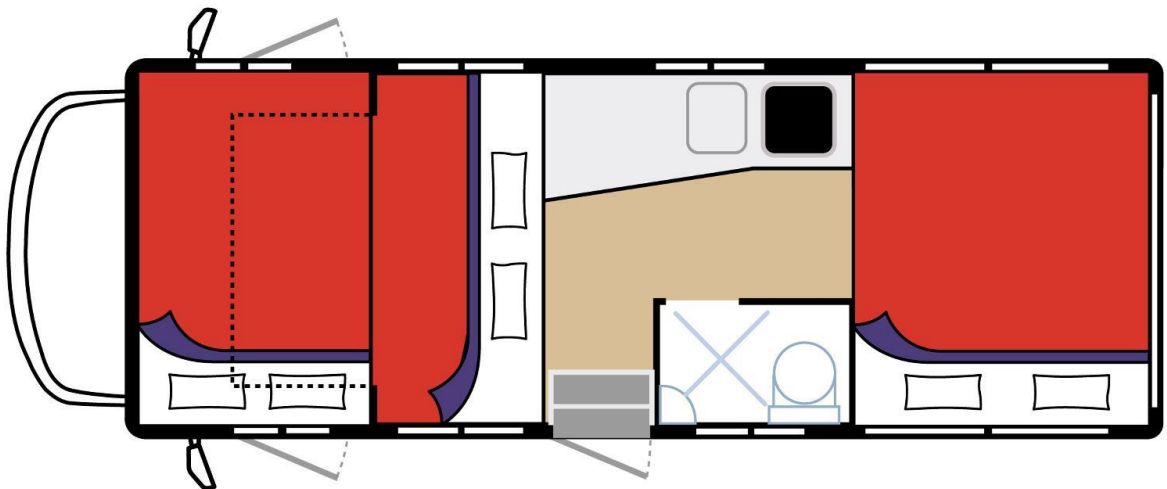

## Sleeping for up to 6 Adults

- Double Bed (Rear Lower) 2.20m x 1.60m or Singles 1.60m x 0.70m / 1.60m x 0.70m
- Double Bed (Rear Upper) 2.20m x 1.45m or Singles (Front Lower) 1.70m x 0.60m
- Double Bed (Above Cab) 2.10m x 1.40m

## Vehicle Dimensions

- Length – 7.40m
- Width – 2.20m
- Height – 3.20m
- Interior Height – 2.20m

## Pacific Horizon SAM Floorplans

Day

Night

Floor plans and specifications are intended as a guide and Pacific Horizon cannot guarantee exact specifications and layouts.

Available on all independent and tailor-made holidays in New Zealand.