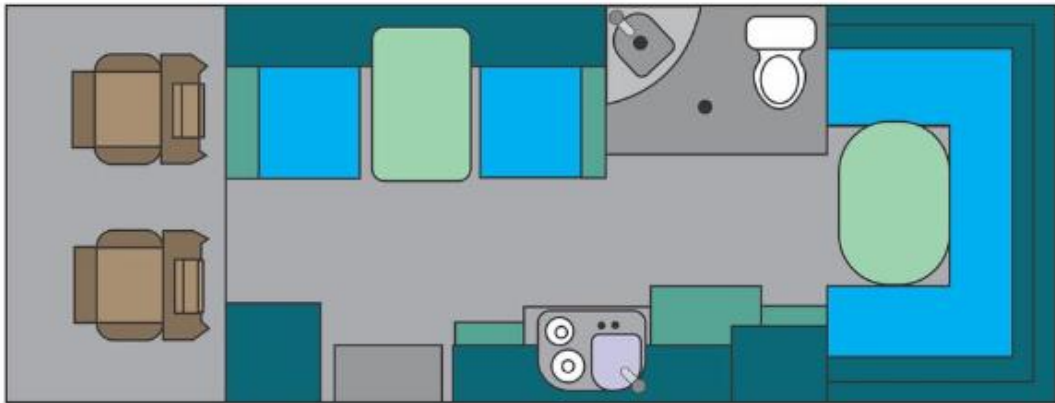

Maui M6B Floorplans

Day