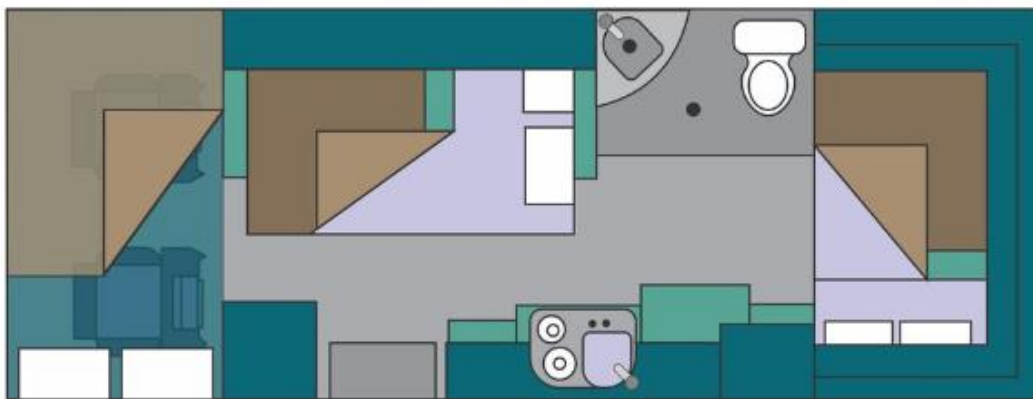

## Vehicle Dimensions

- Length – 6.90m
- Width - 2.30m
- Height – 3.40m
- Interior Height – 2.00m

## Maui M6B Floorplans

Day

Night

Floor plans and specifications are intended as a guide and Maui cannot guarantee exact specifications and layouts.

Available on all independent and tailor-made holidays in South Africa.