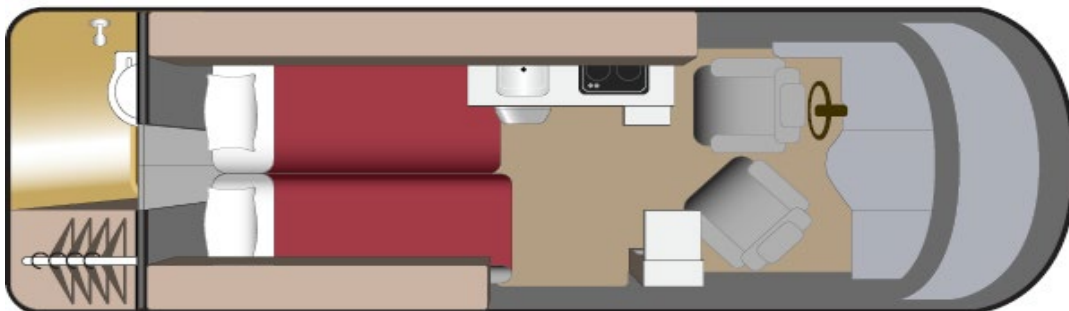

FRASERWAY VAN CONVERSION

2 berth motorhome

The Van Conversion is a great choice for a couple looking to explore. Smaller than Fraserway motorhomes it offers easy manoeuvrability and parking, allowing you to travel wherever you may wish. Fully equipped with an exterior shower, flush toilet, and generator.

Sleeping for up to 2 Adults

- Sofa bed – 1.88m x 2.03m

Vehicle Dimensions

- Length – 6.73m
- Width – 2.10m
- Height – 2.74m
- Interior Height – 1.83m

Fraserway Van Conversion Floorplans

Day

Night

Floor plans and specifications are intended as a guide and Fraserway cannot guarantee exact specifications and layouts.