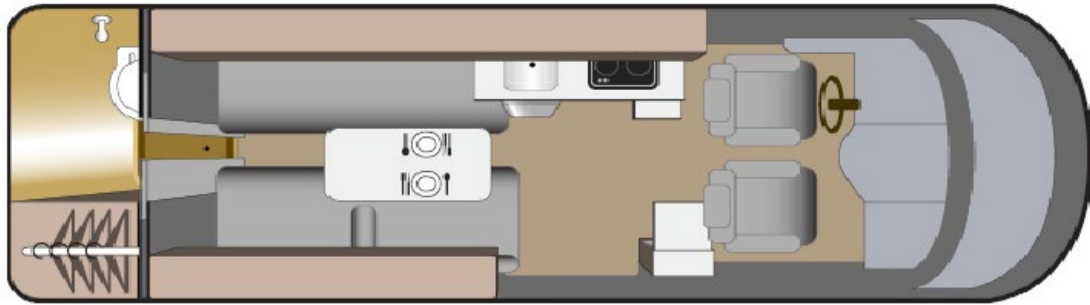

FRASERWAY VAN CONVERSION

2 berth motorhome

The Van Conversion is a great choice for a couple looking to explore. Smaller than Fraserway motorhomes it offers easy manoeuvrability and parking, allowing you to travel wherever you may wish. Fully equipped with an exterior shower, flush toilet, and generator.

Sleeping for up to 2 Adults

- Sofa bed – 1.88m x 2.03m

Vehicle Dimensions

- Length – 6.73m
- Width – 2.10m
- Height – 2.74m
- Interior Height – 1.83m

Fraserway Van Conversion Floorplans

Day

Night

Floor plans and specifications are intended as a guide and Fraserway cannot guarantee exact specifications and layouts.