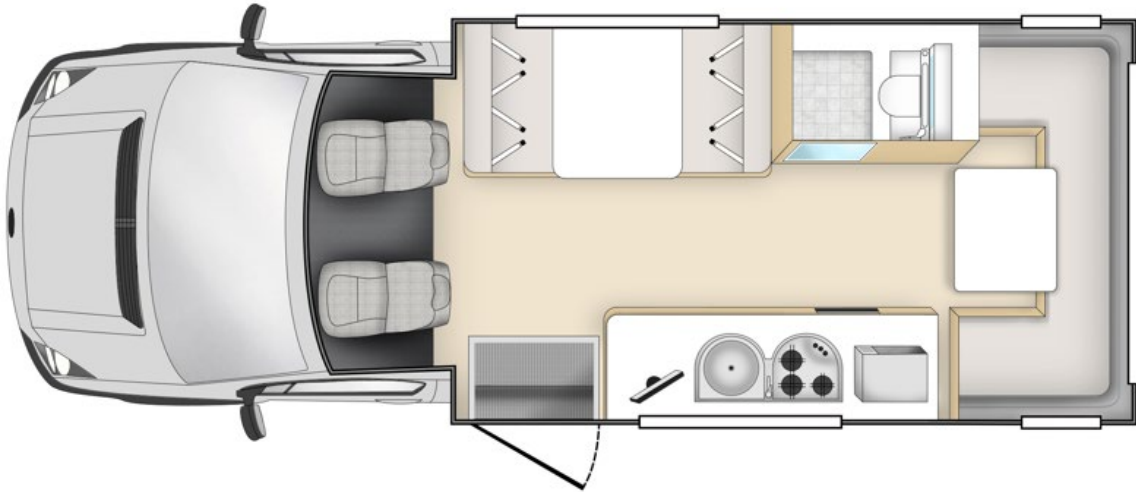

Star RV Polaris Nova Floorplans

Day

Night