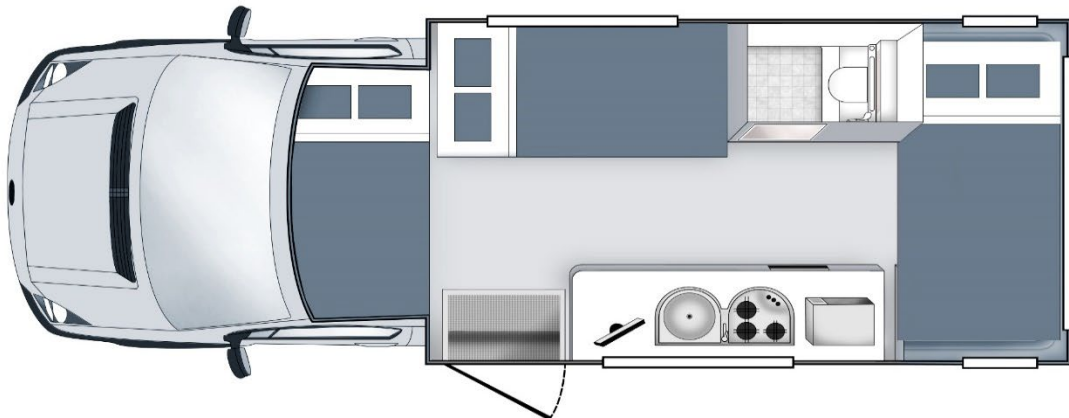

Floor plans and specifications are intended as a guide and Star RV cannot guarantee exact specifications and layouts.

Available on all independent and tailor-made holidays in Australia & New Zealand.

Find out more at www.caravanclub.co.uk/worldwide