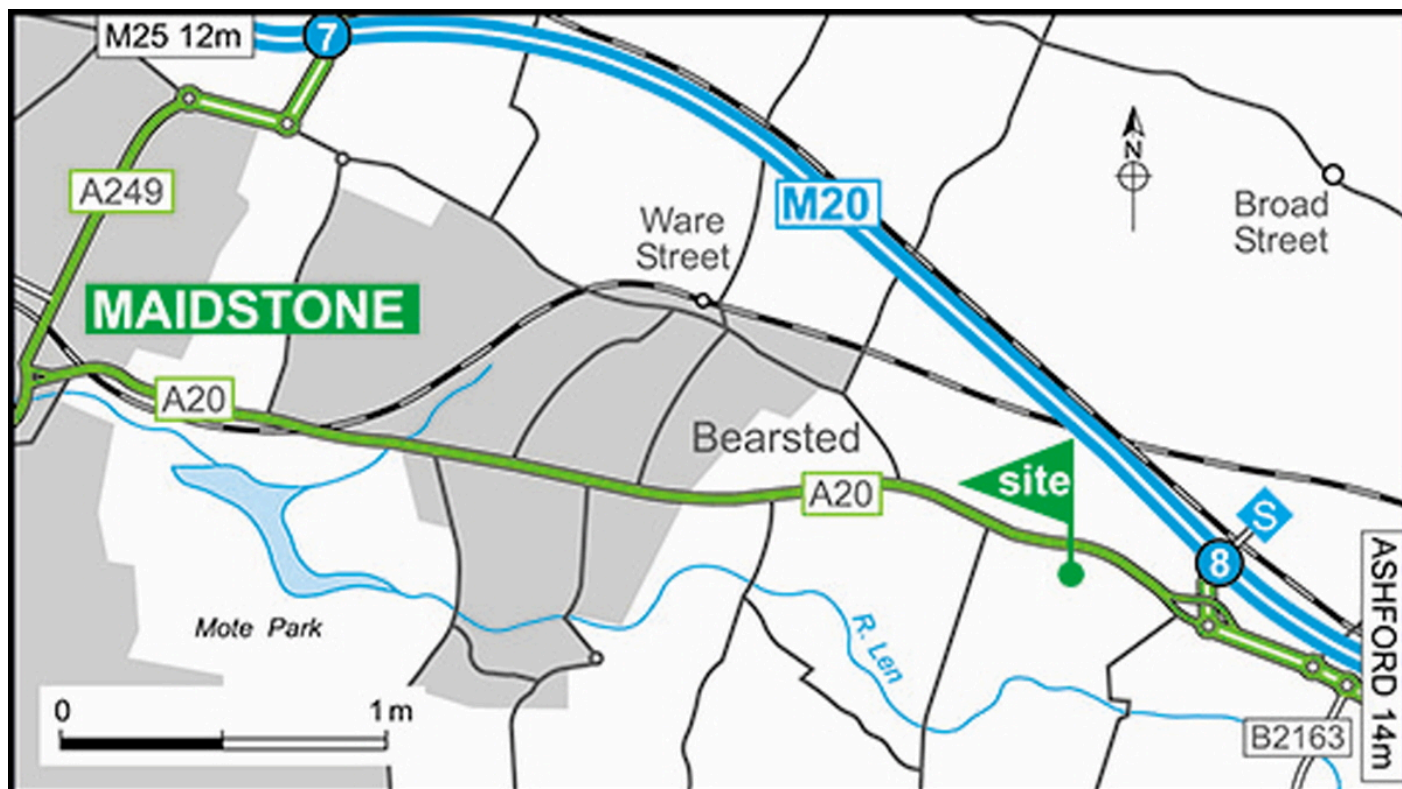

## Bearsted Club Campsite

15.5.2024

For the latest travel information please visit the “map” tab on the site webpage:

<https://www.caravanclub.co.uk/club-sites/england/south-east-england/kent/bearsted-club-campsite/>

### Directions

- Leave the M20 at junction 8. At the roundabout turn into the road signposted Leeds.
- At the next roundabout take the second exit into the road signposted Bearsted.
- The site is on the left in about 0.25 mile.

### Location information

**Postcode:** ME17 1XH

**GPS:** Lat 51.2641 / Lon 0.6037

**OS field ref:** TQ810551

**OS map ref:** 188

**Handbook map ref:** L4

## **Transport links**

Bus stop within 1 mile

Daily public Transport within 1 mile

Nearest park and ride: Maidstone

Nearest port: Dover (45 miles)

Nearest train station: Bearstead

Train station within 5 miles