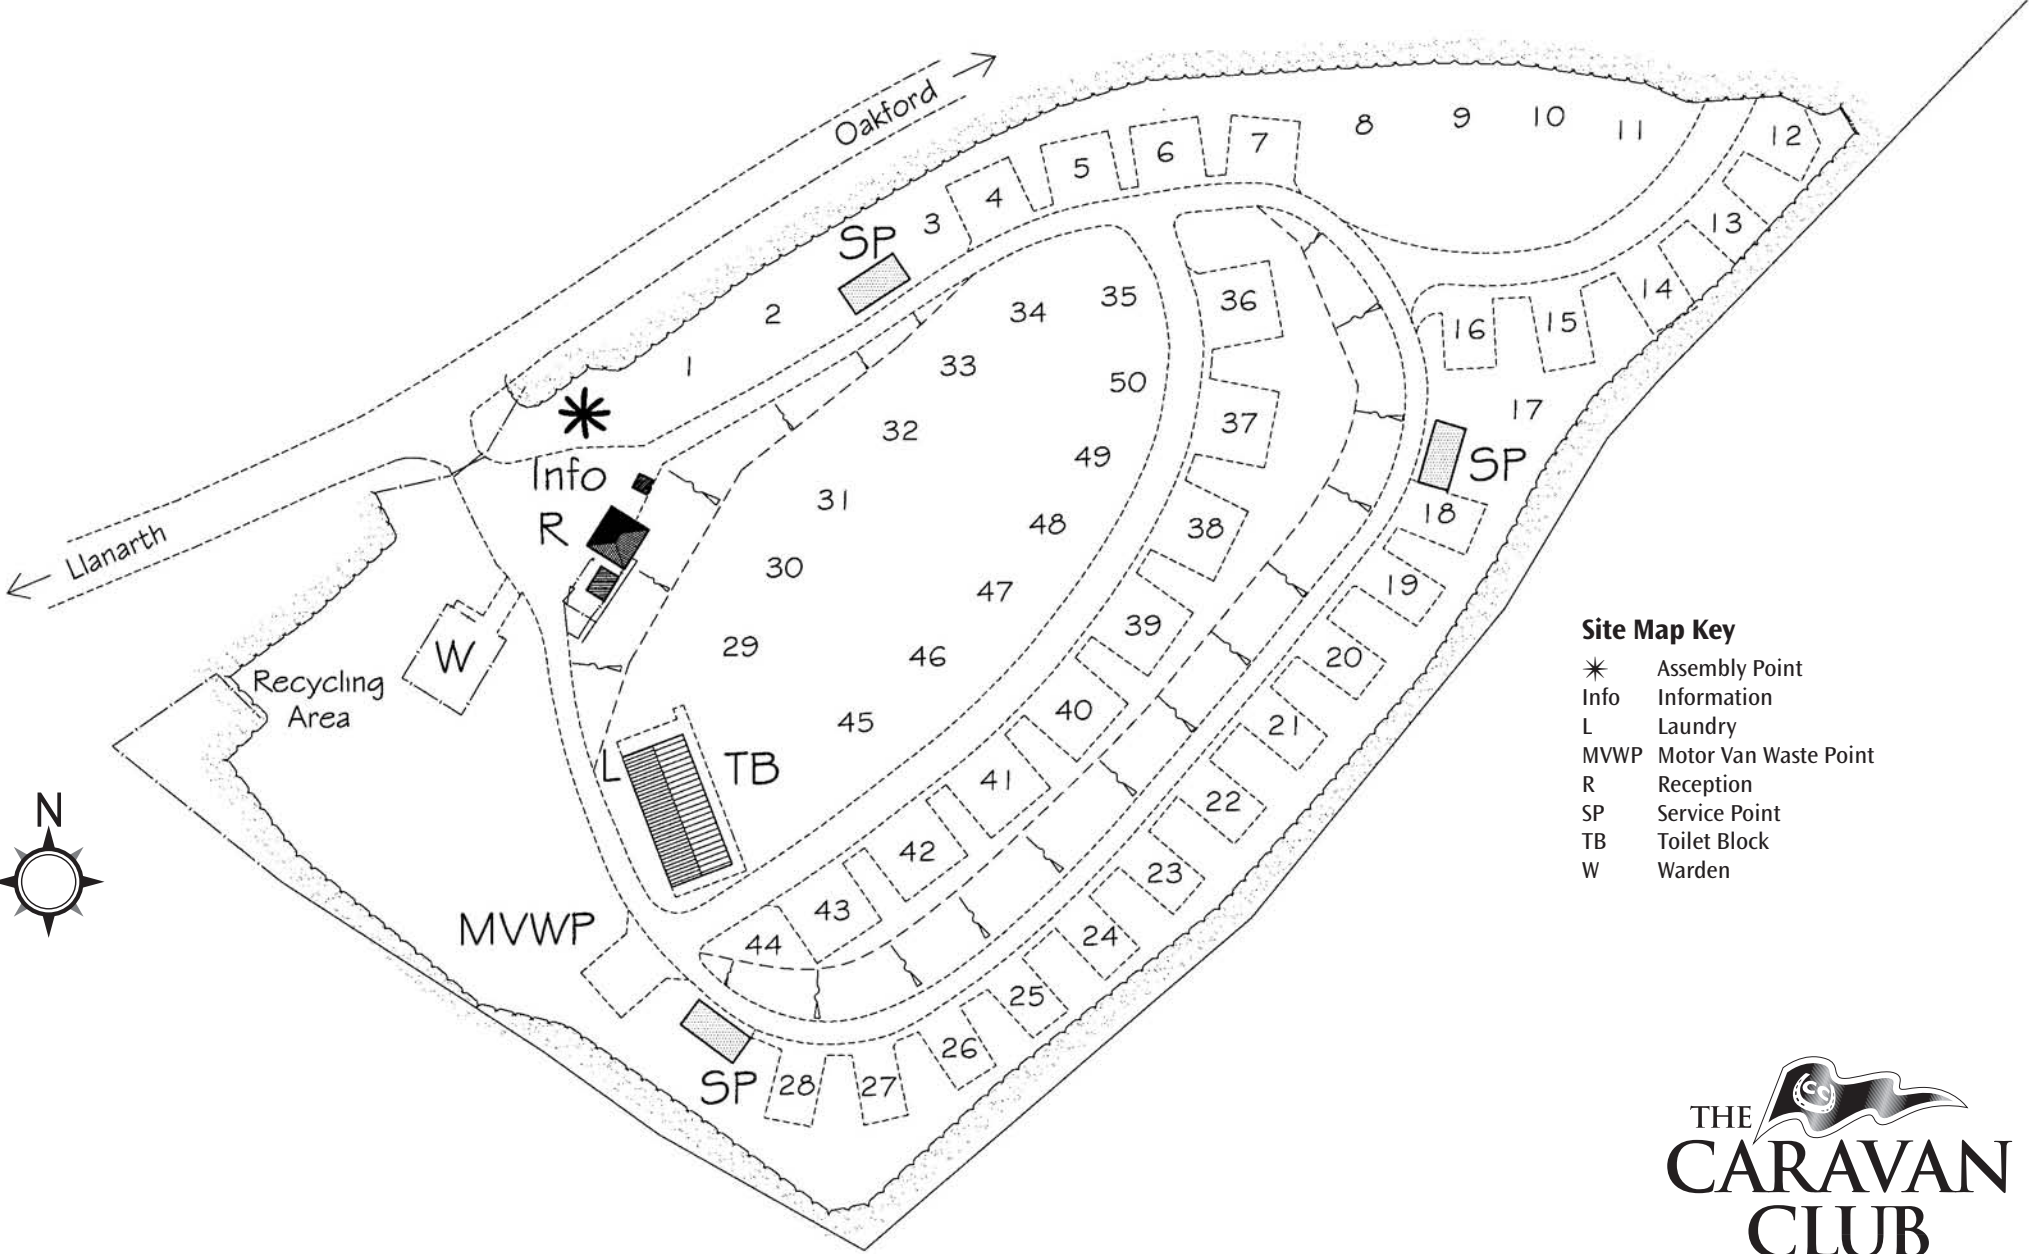

Shawsmead Club Site

Site Map Key

- * Assembly Point
- Info Information
- L Laundry
- MVWP Motor Van Waste Point
- R Reception
- SP Service Point
- TB Toilet Block
- W Warden