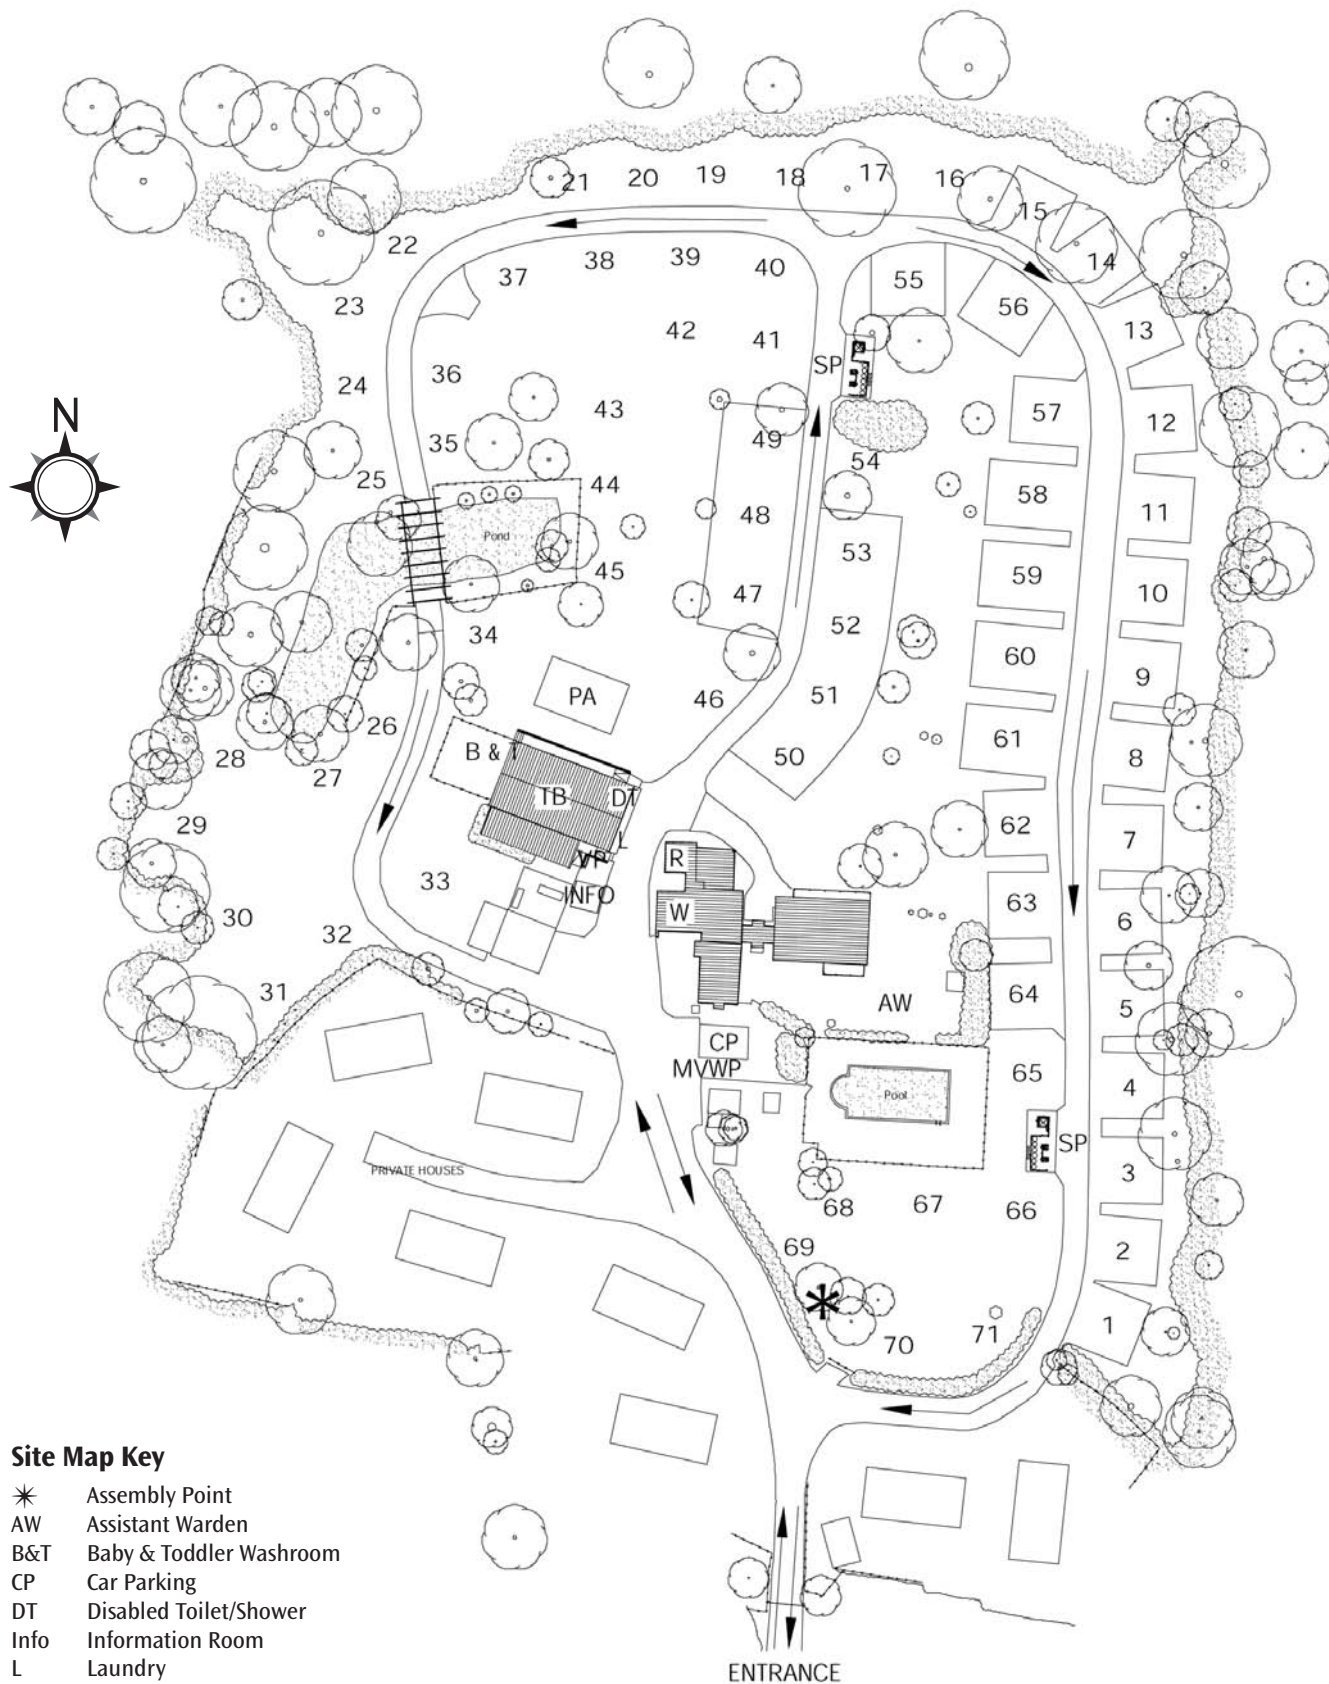

Grafham Water Caravan Club Site

Site Map Key

- * Assembly Point
- AW Assistant Warden
- B&T Baby & Toddler Washroom
- CP Car Parking
- DT Disabled Toilet/Shower
- Info Information Room
- L Laundry
- MVWP Motor Van Waste Point
- PA Play Area
- R Reception
- SP Service Point
- TB Toilet Block
- VP Vegetable Preparation Area
- W Warden

Grafham Water Caravan Club Site

There is an outdoor swimming pool on this site. Please read the following before using it.

SWIMMING POOL USERS' SAFETY CODE

1. **Spot the Dangers:** Take care, swimming pools can be hazardous. Water presents a risk of drowning, and injuries can occur from hitting the hard surrounds, or from misuse of equipment.
2. **Always swim within your ability:** Never swim after a heavy meal or after drinking alcohol or taking drugs. Avoid holding your breath and swimming long distances under water. Be especially careful if you have a medical condition such as epilepsy, asthma, diabetes or a heart condition.
3. **Check the Pool:** Make sure you know how deep the water is. 0.8 - 1.2m
4. **Take safety advice:** Follow the advice provided for your and others safety. Avoid unruly behaviour which can be dangerous; for instance running on the side of the pool, ducking, acrobatics in the water and on the side of the pool, or shouting or screaming (which could distract attention from an emergency).
 - a) **No diving** is permitted - the pool is of insufficient depth and size.
 - b) **No airbeds or other inflatables** may be used in the water.
 - c) **No alcoholic drinks** may be brought into or consumed in the pool area.
 - d) **No glasses or glass/china containers or drinks cans may be brought into the pool area.**
 - e) **All non-swimmers** must be accompanied by a competent adult swimmer.