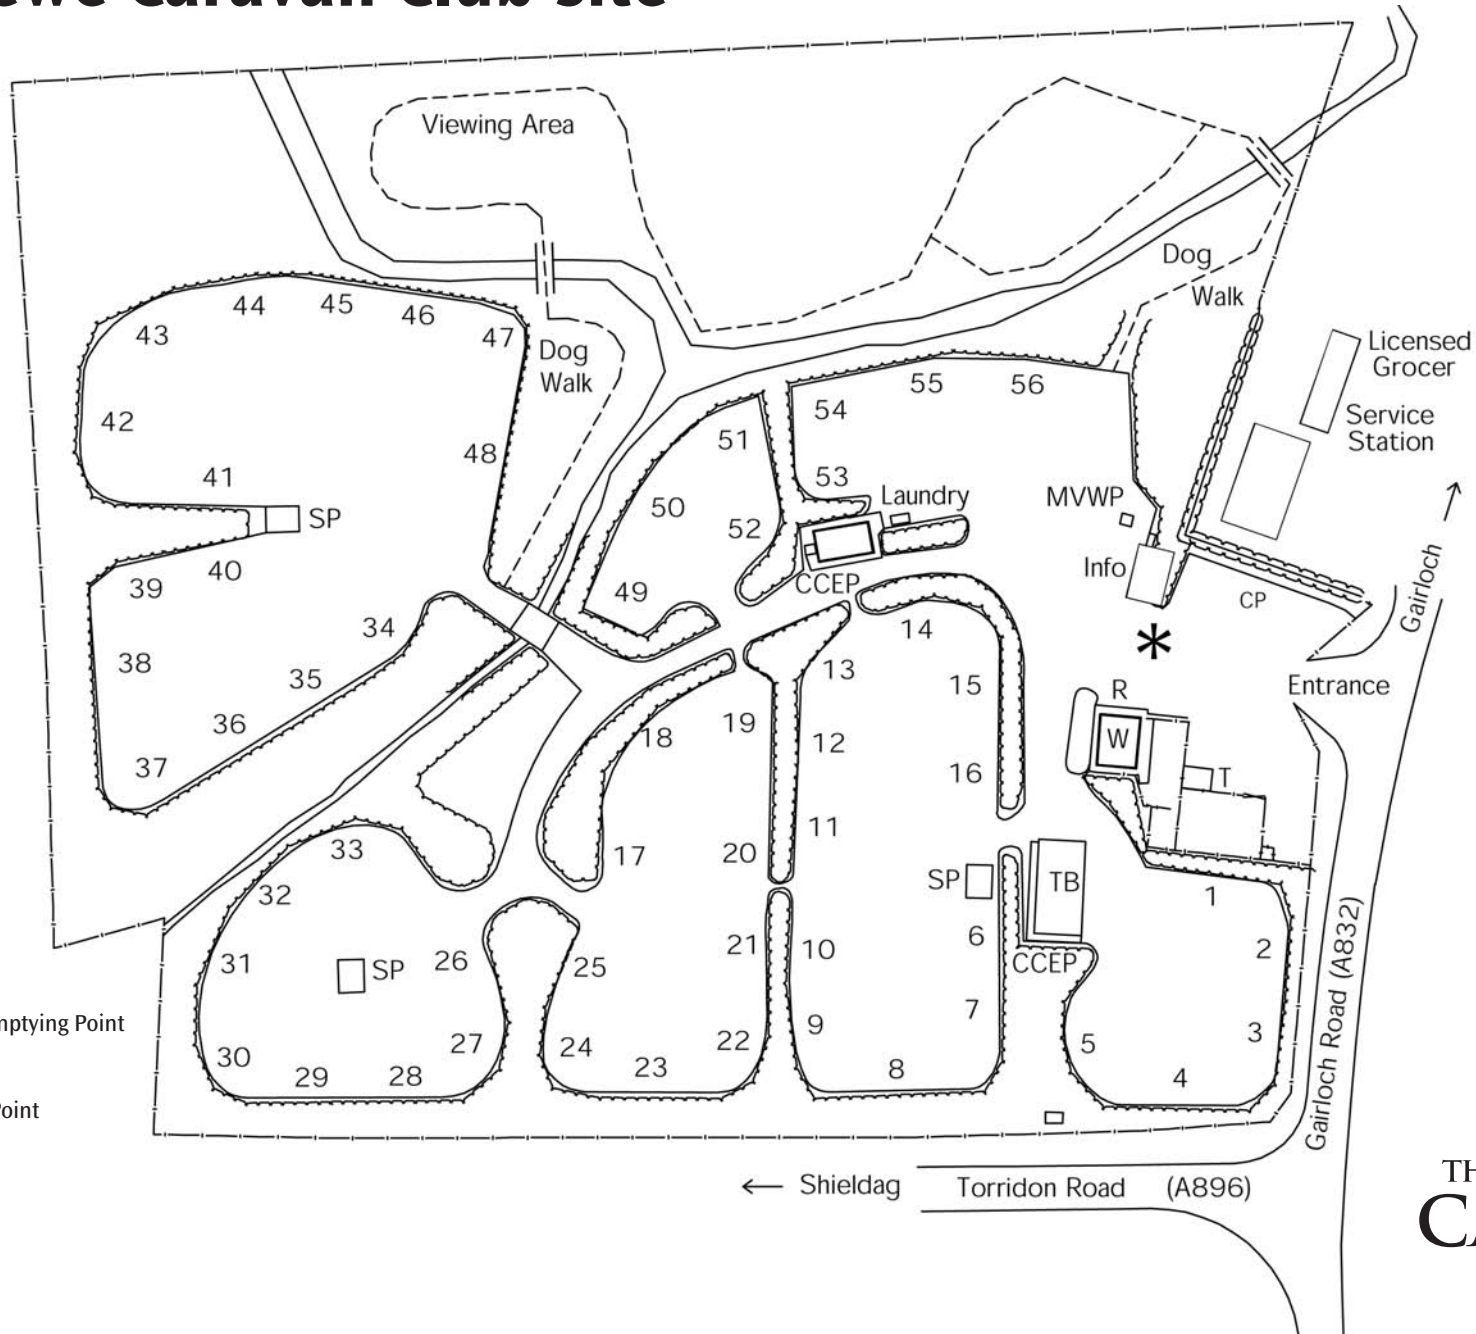

## Site Map Key

- \* Assembly Point
- CCEP Chemical Closet Emptying Point
- CP Car Park
- Info Information
- MVWP Motor Van Waste Point
- R Reception
- SP Service Point
- T Telephone
- TB Toilet Block
- W Warden

← Shieldag Torridon Road (A896)