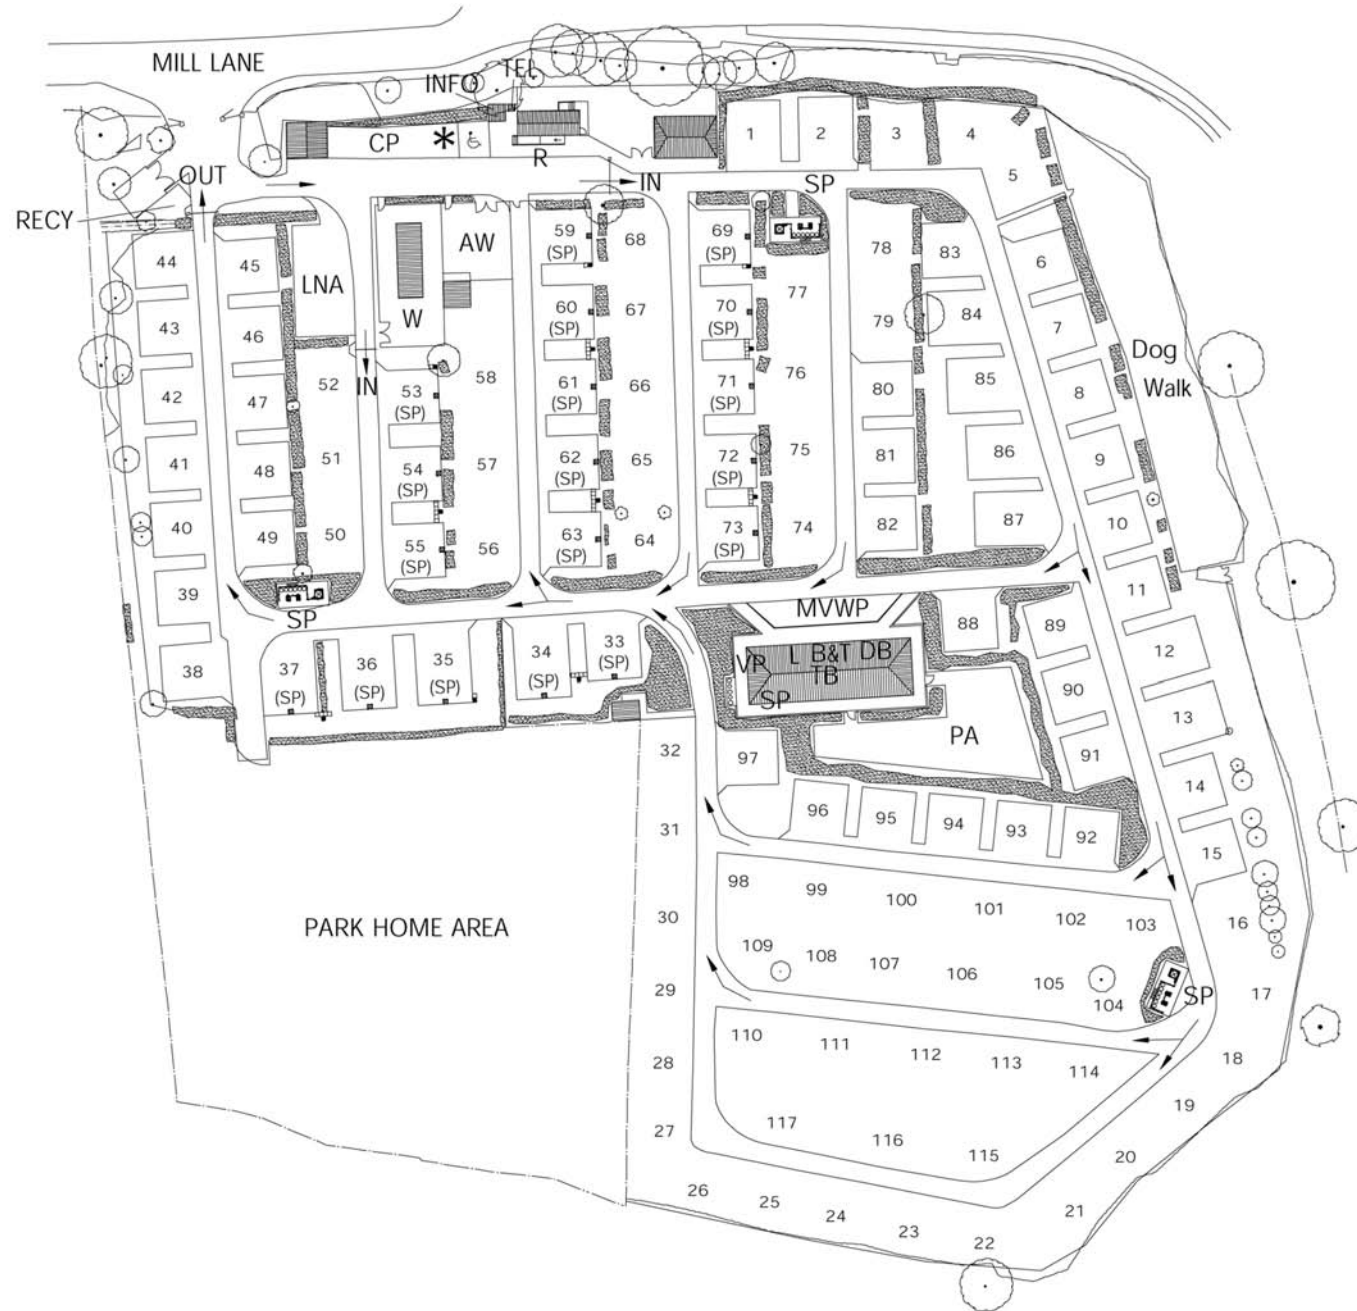

Littlehampton Caravan Club Site

Site Map Key

- * Assembly Point
- AW Assistant Warden
- B&T Baby and Toddler Room
- CP Car Parking
- DB Disabled Bathroom
- Info Information
- L Laundry
- LNA Late Night Arrivals
- MVWP Motor Van Waste Point
- PA Play Area
- R Reception
- RECY Recycling Area
- SP Service Point
- (SP) Serviced Pitch
- TB Toilet Block
- TEL Telephone
- VP Vegetable Preparation
- W Warden