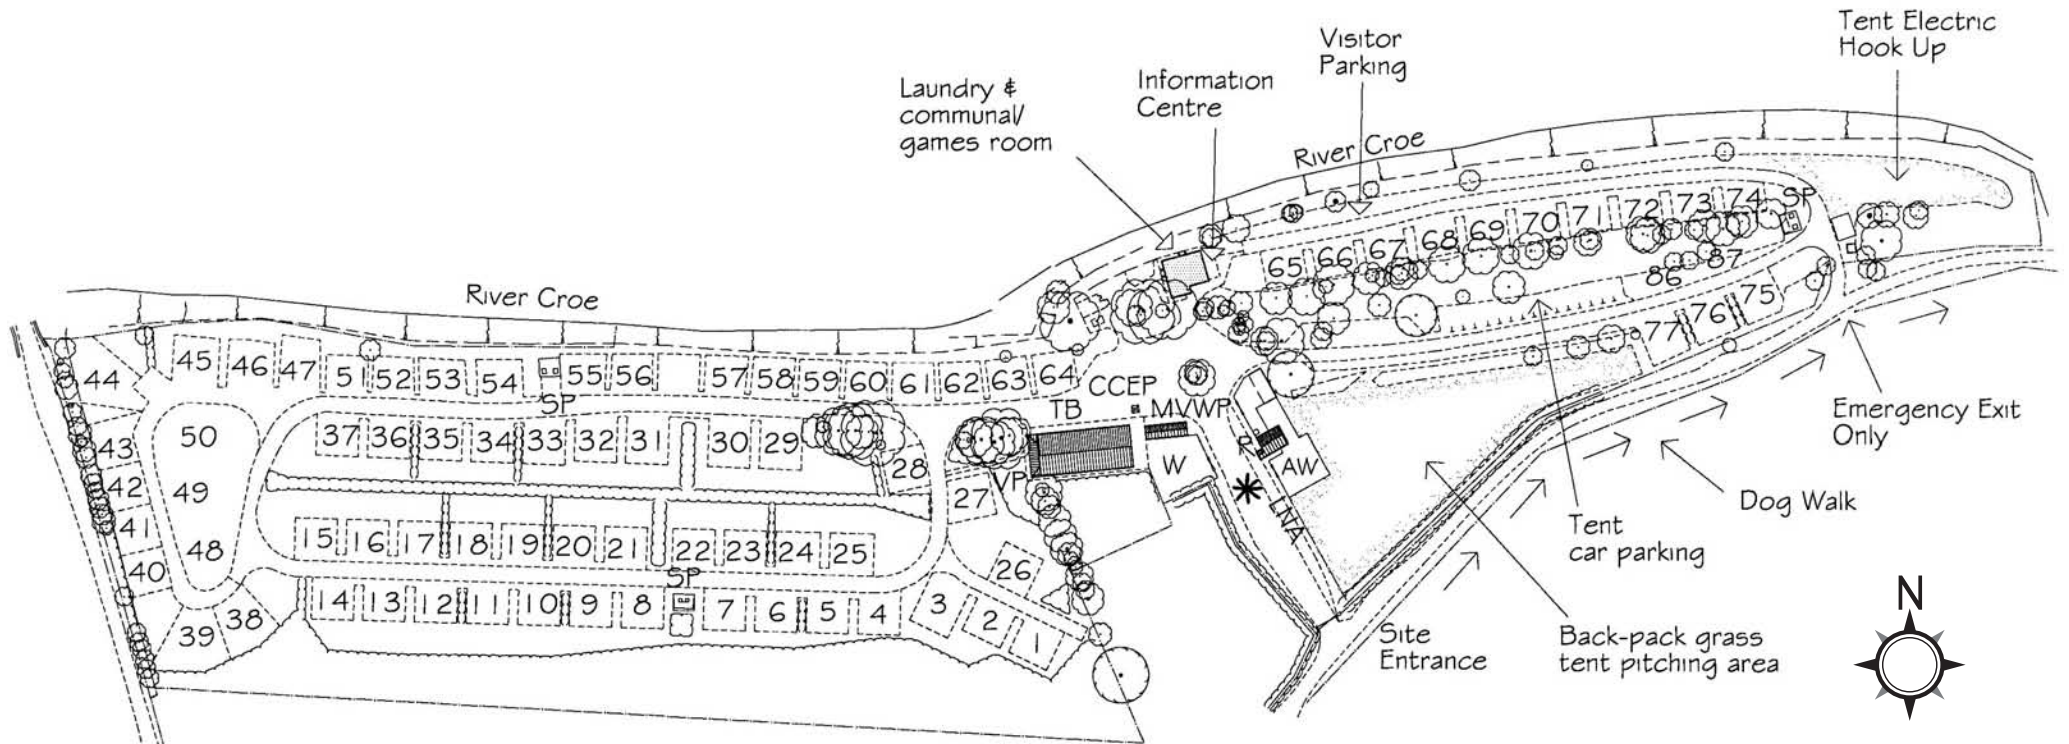

Morvich Club Site

Site Map Key

- * Assembly Point
- AW Assistant Warden
- CCEP Chemical Toilet Emptying Point
- LNA Late Night Arrivals
- MVWP Motor Van Waste Point
- R Reception
- SP Service Point
- TB Toilet Block
- VP Veg Prep
- W Warden