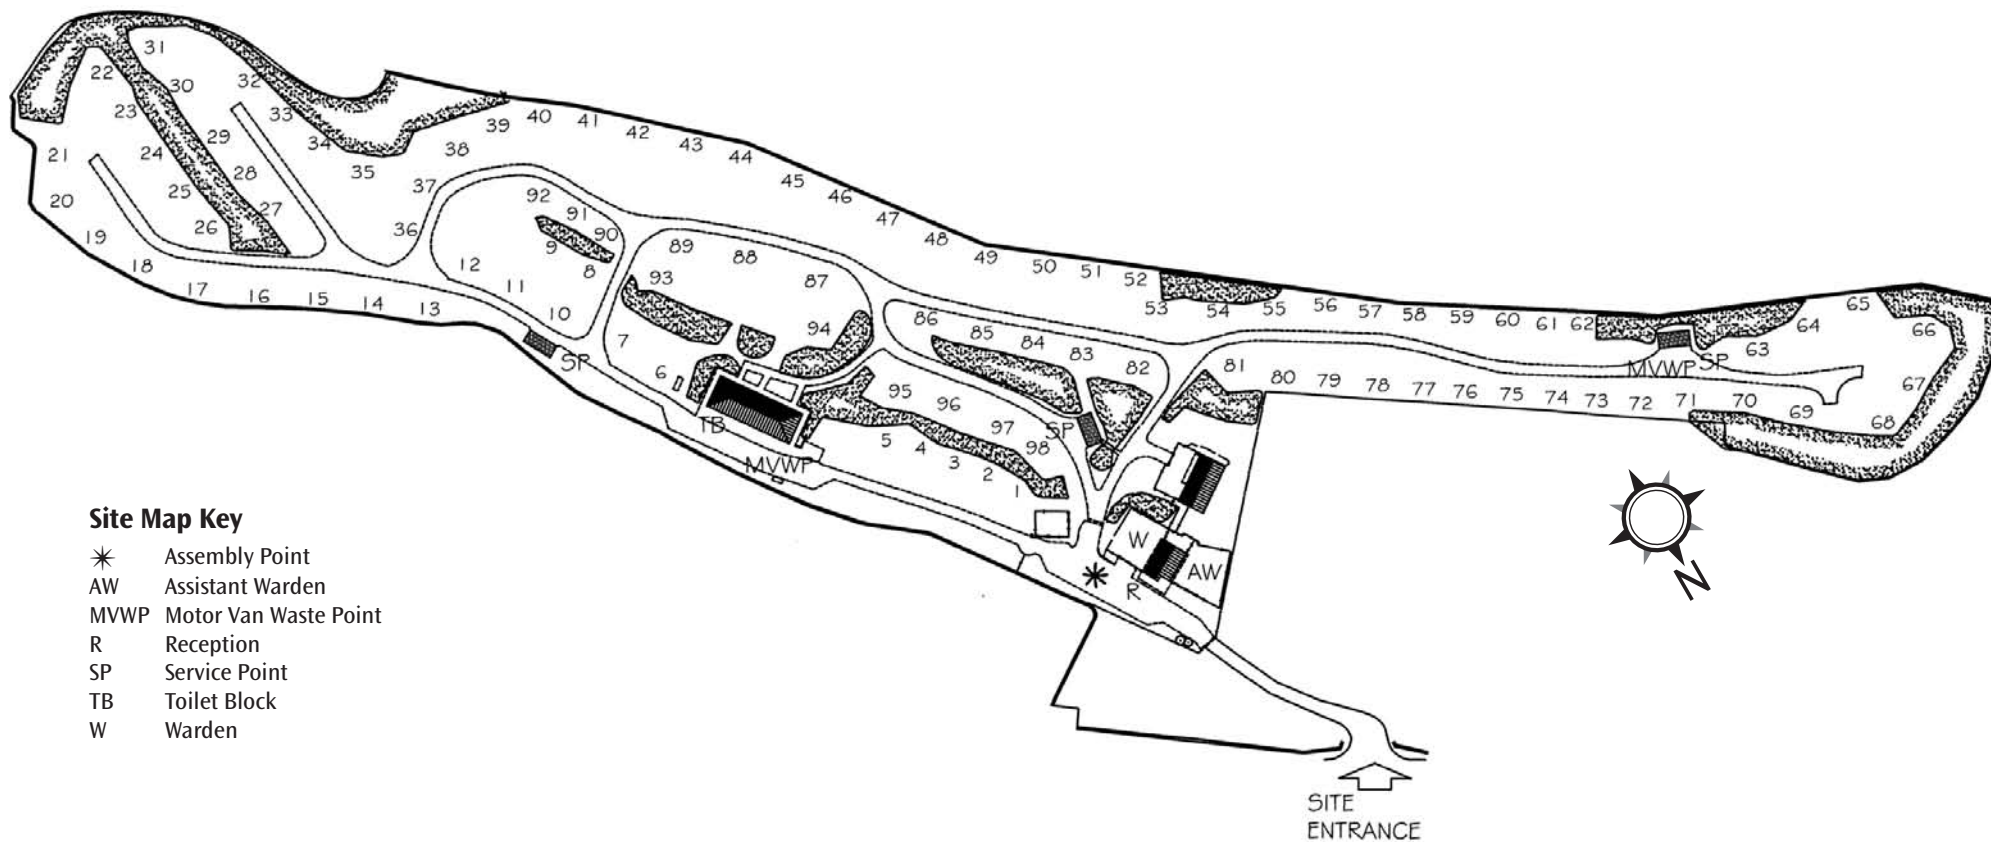

Seaview Club Site

Site Map Key

- * Assembly Point
- AW Assistant Warden
- MVWP Motor Van Waste Point
- R Reception
- SP Service Point
- TB Toilet Block
- W Warden