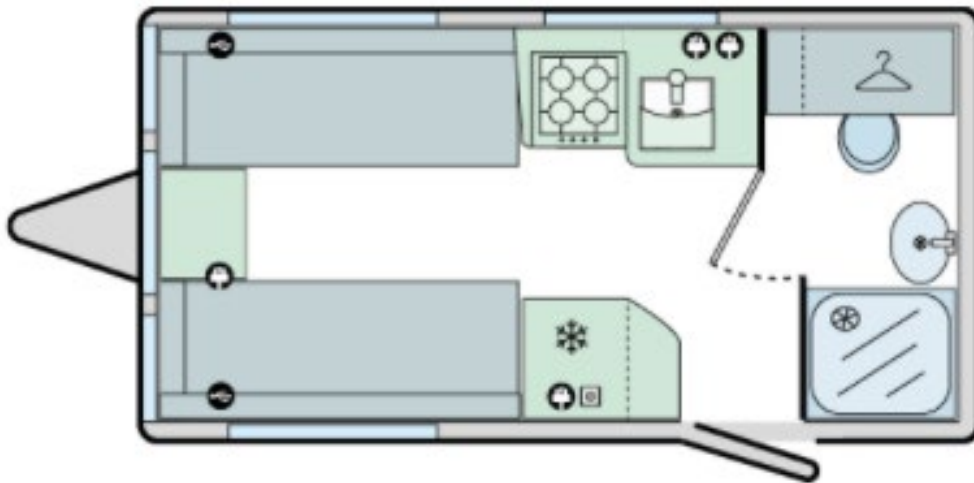

Bailey Phoenix 420 Floorplans

Day / Night

Floor plans and specifications are intended as a guide and Bailey cannot guarantee exact specifications and layouts.

Available on independent and tailor-made holidays in New Zealand.