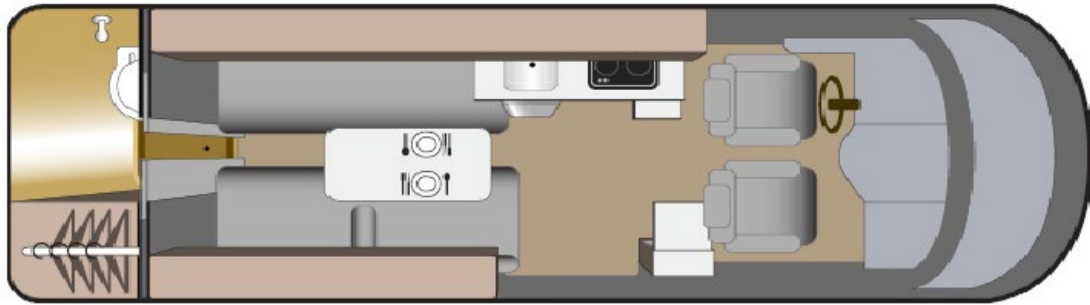

FRASERWAY VAN CONVERSION

2 berth motorhome

The Van Conversion is a great choice for a couple looking to explore. Smaller than Fraserway motorhomes it offers easy manoeuvrability and parking, allowing you to travel wherever you may wish. Fully equipped with an exterior shower, flush toilet, and generator.

Sleeping for up to 2 Adults

- Sofa bed – 1.88m x 2.03m

Vehicle Dimensions

- Length – 6.73m
- Width – 2.10m
- Height – 2.74m
- Interior Height – 1.90m

Fraserway Van Conversion Floorplans

Day

Night

Floor plans and specifications are intended as a guide and Fraserway cannot guarantee exact specifications and layouts.