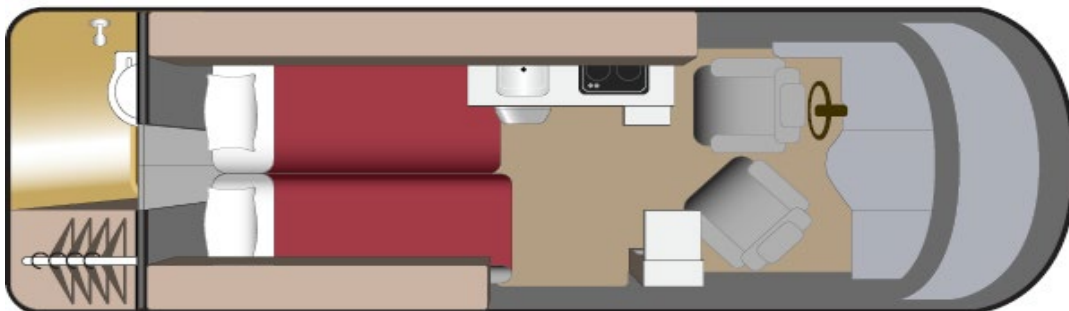

FRASERWAY VAN CONVERSION

2 berth motorhome

The Van Conversion is a great choice for a couple looking to explore. Smaller than Fraserway motorhomes it offers easy manoeuvrability and parking, allowing you to travel wherever you may wish. Fully equipped with an exterior shower, flush toilet, and generator.

Sleeping for up to 2 Adults

- Sofa bed – 1.88m x 2.03m

Vehicle Dimensions

- Length – 6.73m
- Width – 2.10m
- Height – 2.74m
- Interior Height – 1.90m

Fraserway Van Conversion Floorplans

Day

Night

Floor plans and specifications are intended as a guide and Fraserway cannot guarantee exact specifications and layouts.