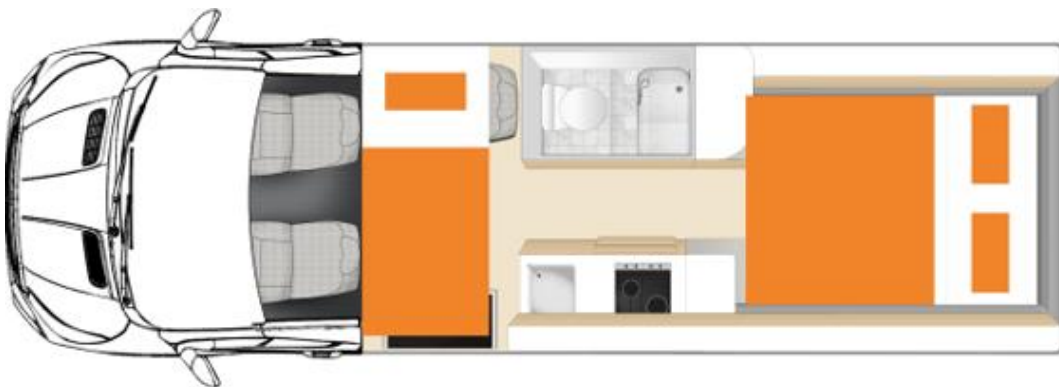

Sleeping for up to 2 Adults & 1 Child

- Rear - Double Bed 1.91m x 1.78m
- Front - Single Bed 1.75m x 0.66m

Vehicle Dimensions

- Length – 7.20m
- Width – 2.04m
- Height – 2.80m
- Interior Height – 1.90m

Apollo Euro Plus Floorplans

Day

Night

Floor plans and specifications are intended as a guide and Apollo cannot guarantee exact specifications and layouts.

Available on all independent and tailor-made holidays in New Zealand.