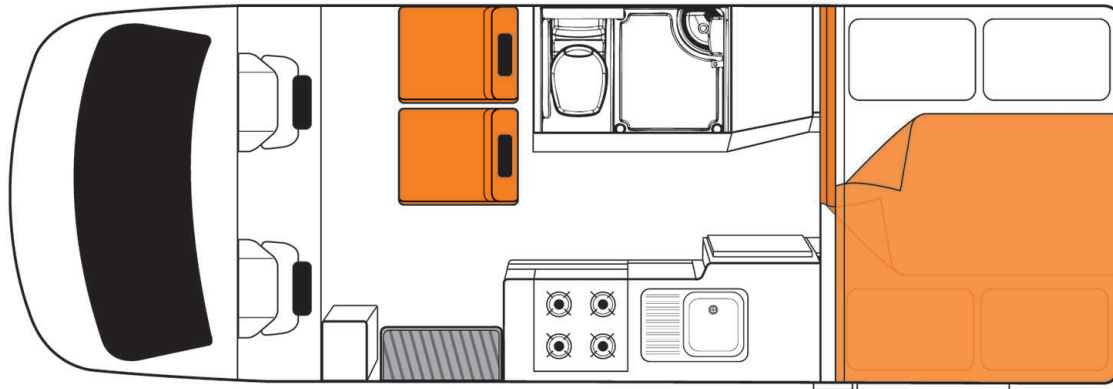

Night

Floor plans and specifications are intended as a guide and Britz cannot guarantee exact specifications and layouts.

Available on all independent and tailor-made holidays in New Zealand.