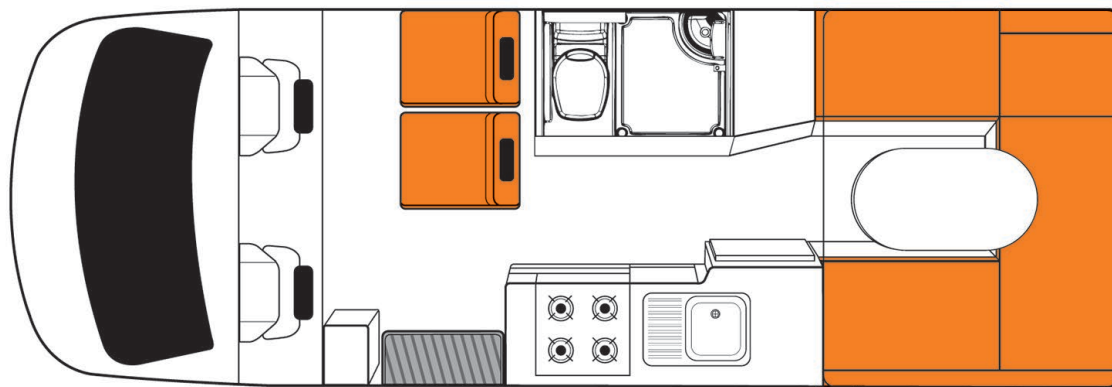

Britz Discovery Floorplans

Day