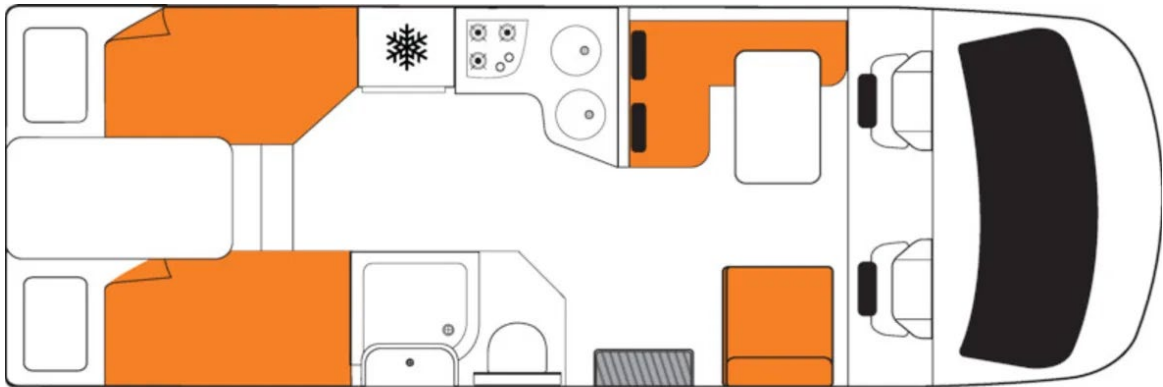

Britz Wanderer Floorplans

Day