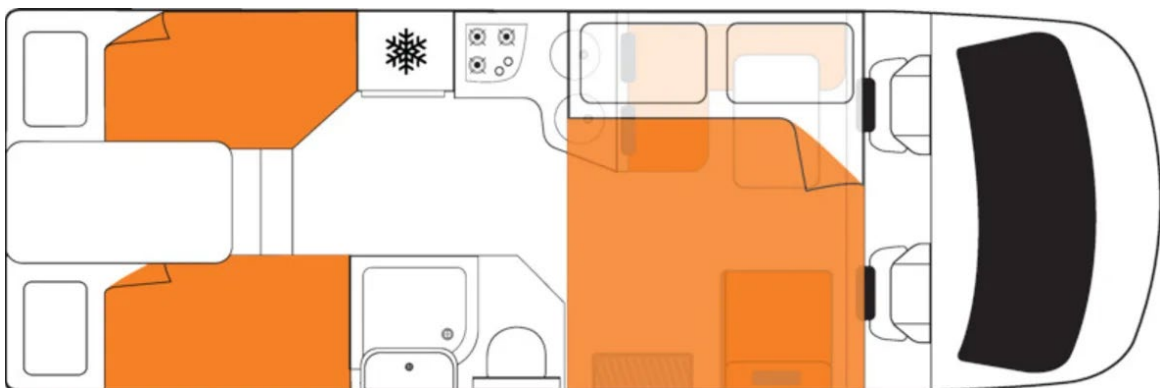

Britz Wanderer Floorplans

Day

Night

Floor plans and specifications are intended as a guide and Britz cannot guarantee exact specifications and layouts.

Available on all independent and tailor-made holidays in New Zealand.