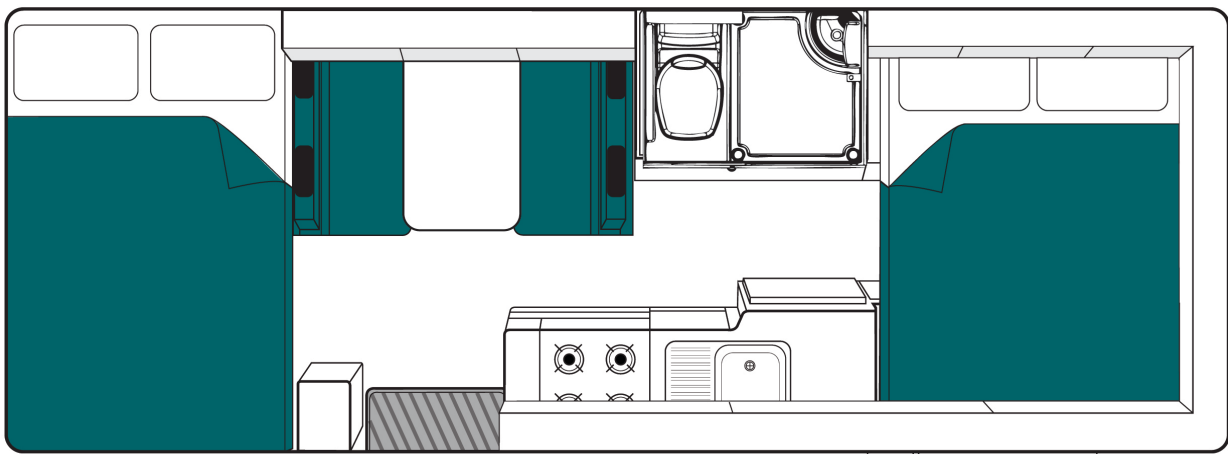

Floor plans and specifications are intended as a guide and Maui cannot guarantee exact specifications and layouts.

Available on all independent and tailor-made holidays in New Zealand.