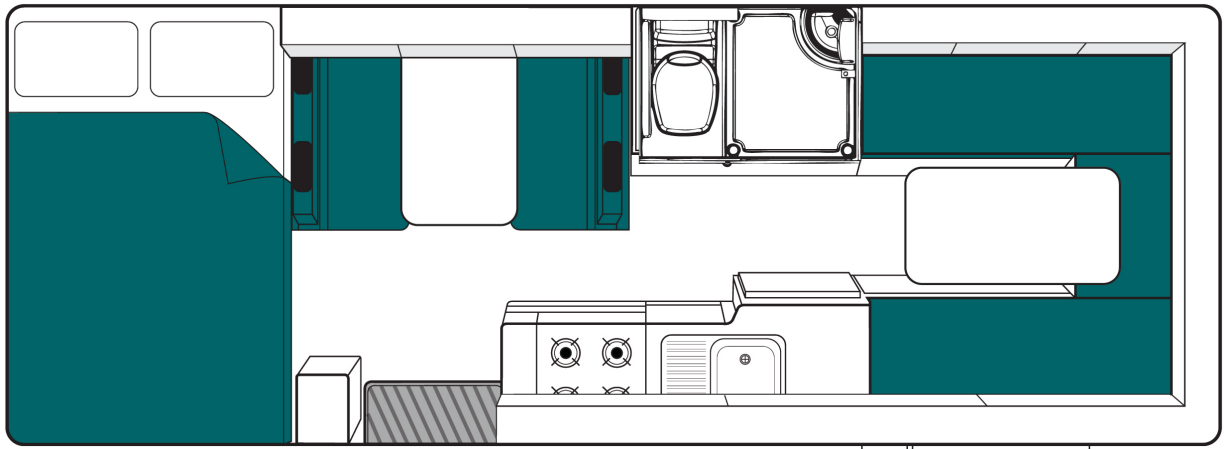

Maui Beach Floorplans

Day

Night