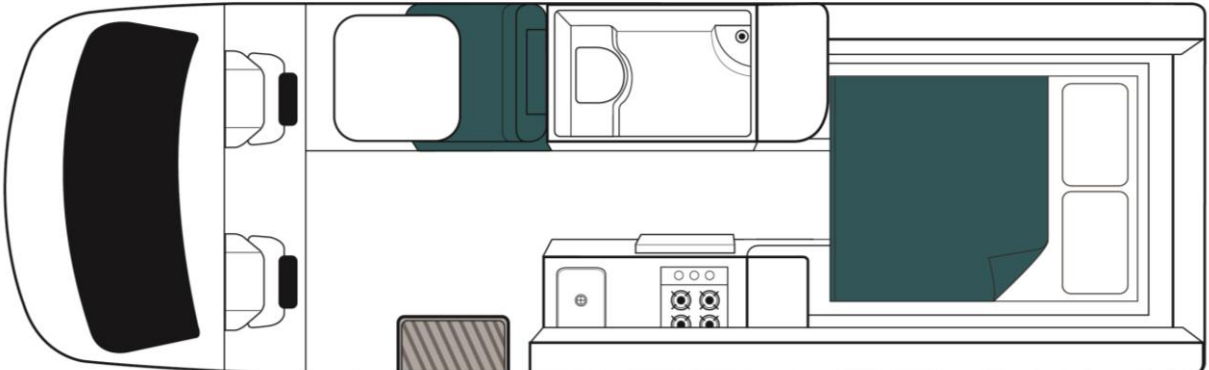

Maui Ultima

Floorplans

Day

Night

Floor plans and specifications are intended as a guide and Maui cannot guarantee exact specifications and layouts.

Available on all independent and tailor-made holidays in New Zealand.