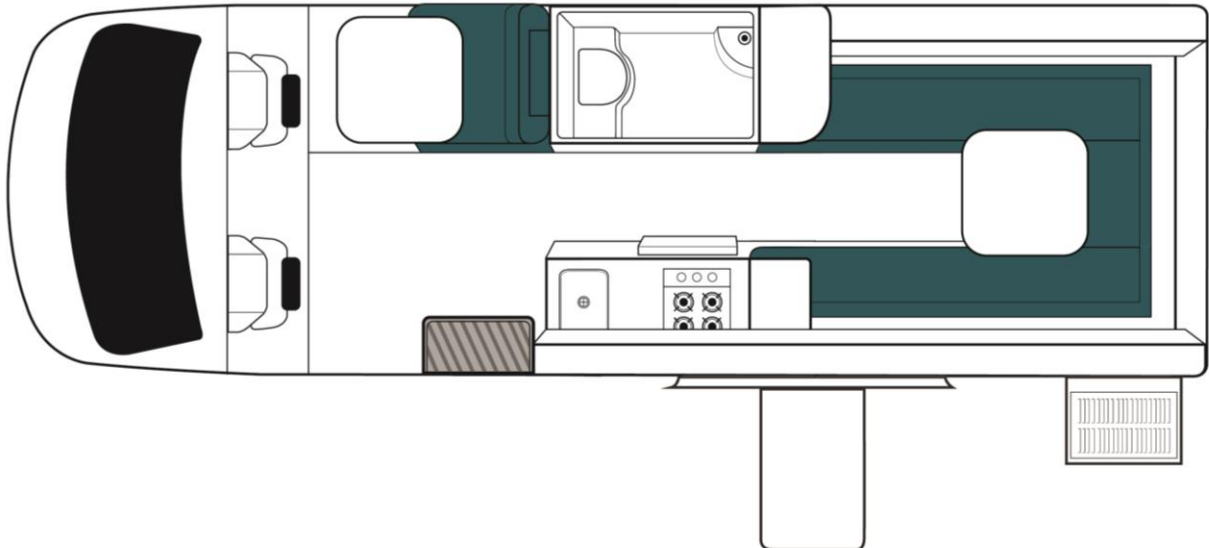

Maui Ultima

Floorplans

Day

Night