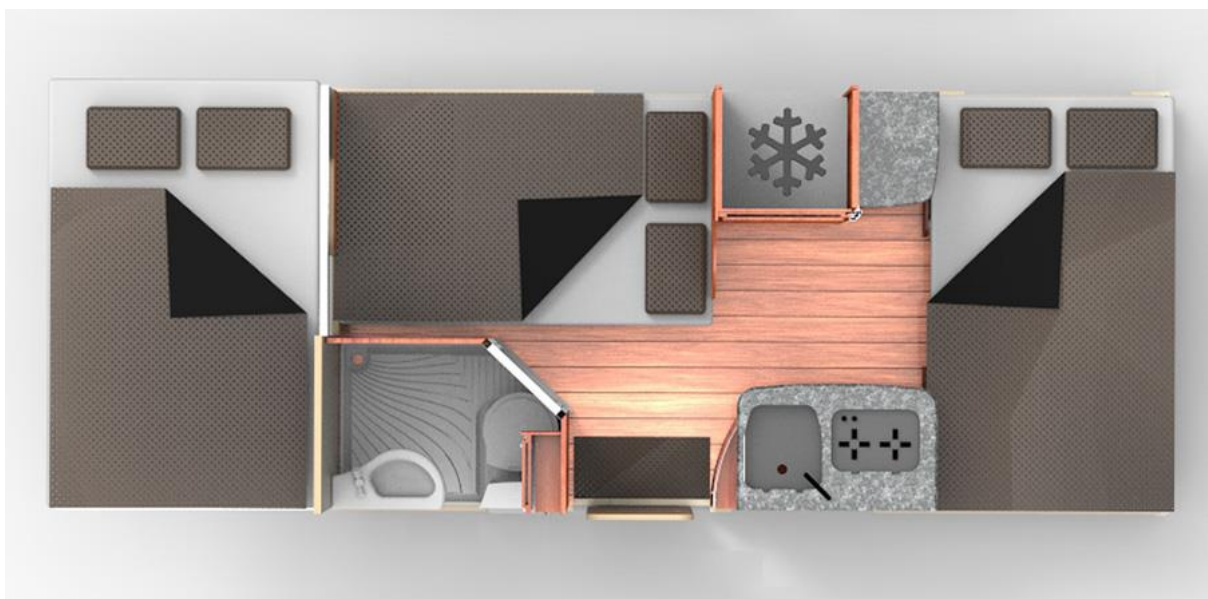

Floor plans and specifications are intended as a guide and Bobo Campers cannot guarantee exact specifications and layouts.

Please note that all drivers will need to present a full UK Driving Licence on arrival at the collection depot when hiring a Bobo Campers motorhome.

Available on selected escorted tours and all independent and tailor-made holidays in South Africa