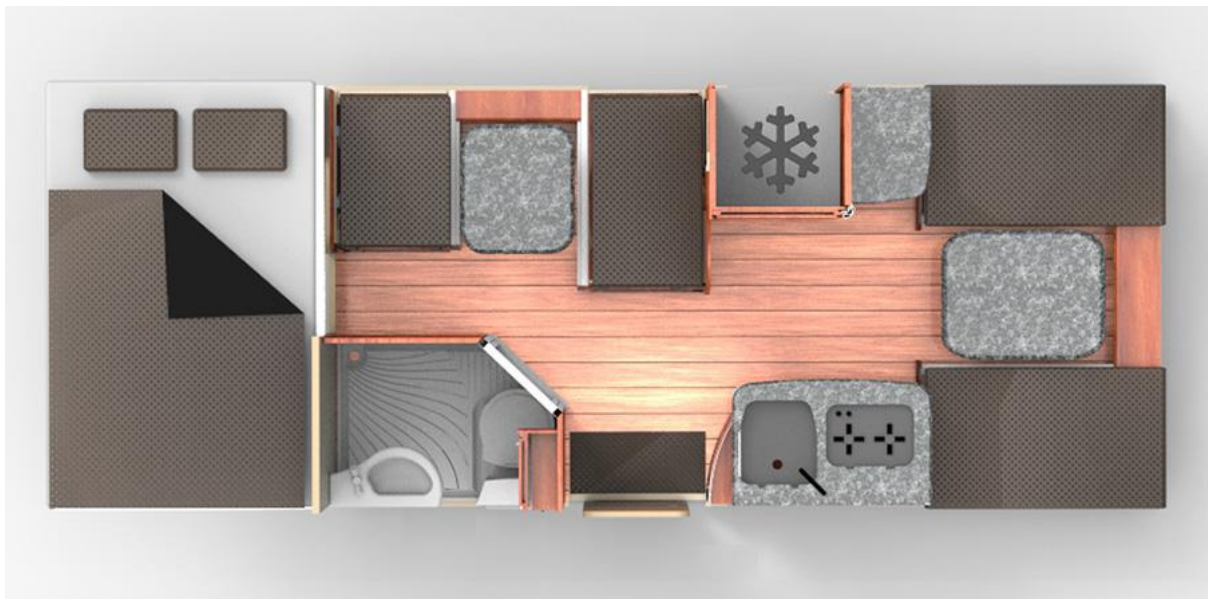

Bobo Campers Discoverer 6 Floorplans

Day

Night