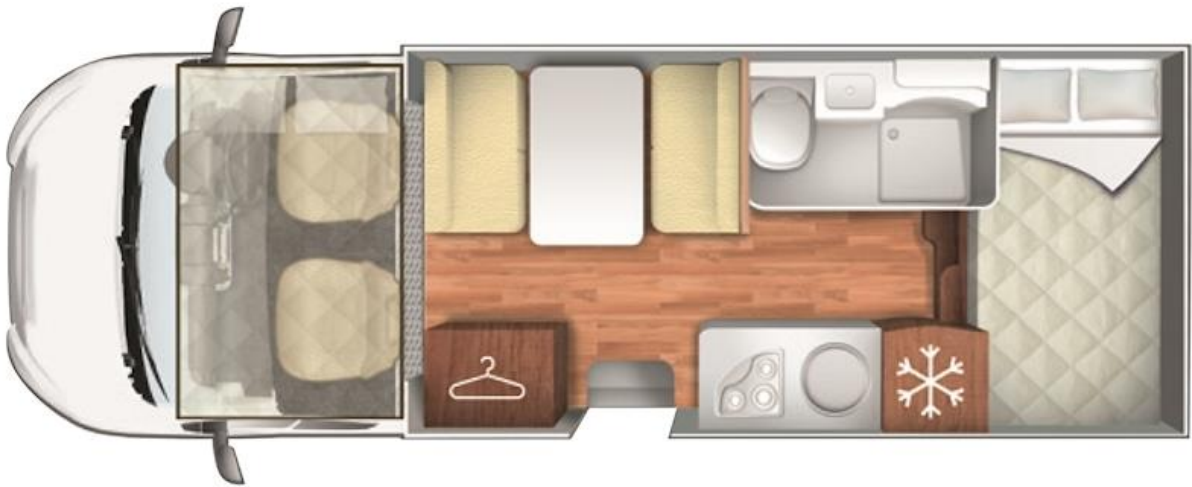

FIAT ROLLER TEAM ZEFIRO

6 berth motorhome

This moderately sized motorhome is the ideal choice for touring in Sri Lanka. The well designed galley kitchen is fully fitted with a gas oven/grill, 3 gas hobs and large 150 litre fridge as well as plenty of storage space for all your kitchen essentials. The modern bathroom is opposite the galley kitchen and has a separate shower cubicle. Sleeping for 6 people is spread over 2 generous fixed double beds and a dinette which can easily convert to a double bed or large single bed.

Vehicle Specifications

- Vehicle make: Fiat
- Manual
- 2.3 Multi Jet Diesel
- Air-conditioning
- Fresh water tank: 100L
- 5 seatbelts
- 220 volt power
- First Aid Kit
- Fridge: 150L
- Sink
- Gas oven/grill and 3 burner gas hob
- Cutlery & cooking utensils
- Crockery and glasses
- Pots and pans
- Kettle and toaster
- Radio and MP3 Connectivity
- Cassette Toilet
- Storage facility
- Shower

Sleeping for up to 6 Adults

- Double Bed – Length 2.15m, Width 1.28m
- Double Bed (over cab) – Length 2.09m, Width 1.6m
- Double Bed (seat conversion) Length 1.86m, Width 1.25m

Vehicle Dimensions

- Length – 6.99m
- Width – 2.35m
- Height – 3.20m
- Internal Height - 2.08m

Fiat Roller Team Zefiro Floorplan

Day/Night

Floor plans and specifications are intended as a guide and we cannot guarantee exact models, specifications, or layouts.

Available on the [Pearl of the Indian Ocean](#) escorted tour.