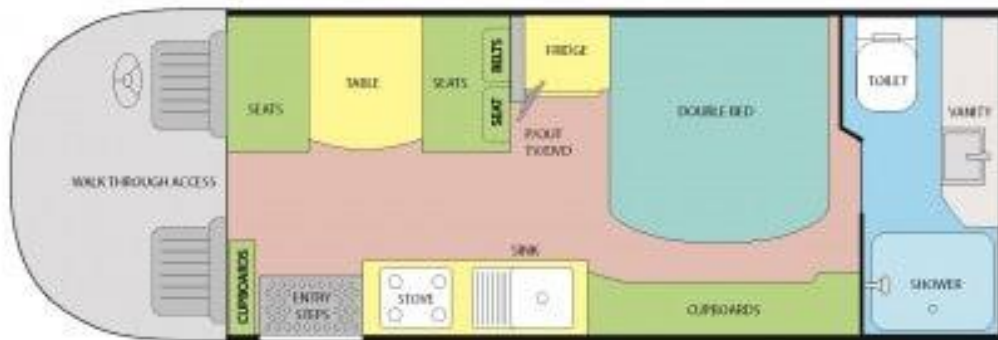

Look Inside the Let's Go Royale

[Take a 360° look at the Let's Go Royale](#)

What's included with the Let's Go Royale

- Travelling Resources
- Linen and bedding (including pillows, duvet, sheets, bath towels, bathmat, tea towels)
- Crockery, Glass Ware & Cutlery
- Kitchen Equipment
- Hygiene & Housekeeping
- Outdoor Living
- Safety Equipment

Optional Extras

- GPS Hire
- Child seat under 6 months, 6 months to 4 years & Booster seats.
- Bike rack (holds 2 bikes)
- Bike Hire (Incl. helmet & lock)

Vehicle Specifications

- Vehicle make/modal: Fiat Ducato
- Vehicle age: 0-4 year
- Max passengers: 6
- Seat belts – Front / Rear 2/4
- Engine: 2.3L Turbo Diesel
- Automatic
- Fuel tank capacity: 75L
- Fuel Consumption 14-16L/100 kms
- Power supply: 12v & 240v
- Fresh water tank: 80L
- Grey water tank: 125L
- Child Anchor Point (2 rear seats)
- Air Conditioning (240V- Reverse Cycle)
- Shower
- Toilet
- Hot water System
- Solar System
- Gas Bottle
- Reversing Camera
- Radio and CD player
- DVD player with TV
- TV Antenna
- Flyscreens
- Walkthrough
- Storage space
- Fridge/Freezer: 177L
- Microware

Sleeping for up to 6 Adults

- Bed 1 (Overhead Double Bed) 2m x 1.3m
- Bed 2 (Island Slide out Queen size bed) 2.25m x 1.35m
- Bed 3 (Dinette) 1.83m x 1m

Vehicle Dimensions

- Length – 8m
- Width (including Awning) – 2.39m
- Height (including A/C) – 3.3m
- Interior Height – 2m

Let's Go Royale Floorplans

Day

Night

Floor plans and specifications are intended as a guide and Let's Go cannot guarantee exact specifications and layouts.

Available on all independent and tailor-made holidays in Australia.