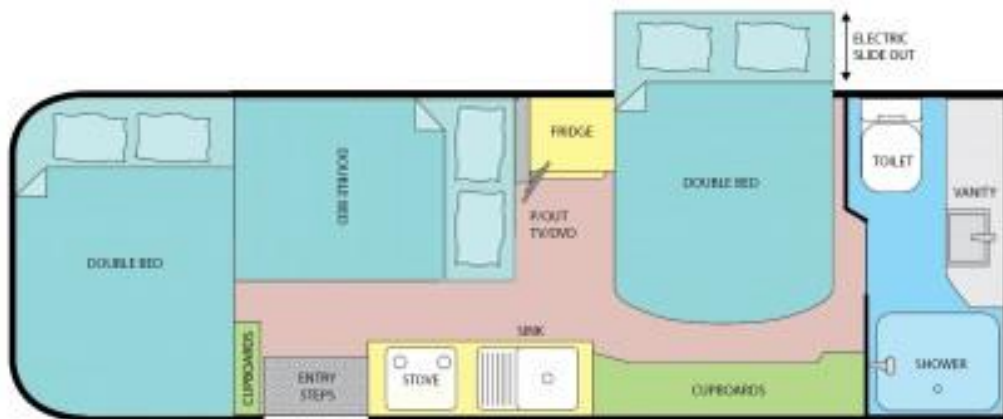

Look Inside the Let's Go Royale

[Take a 360° look at the Let's Go Royale](#)

What's included with the Let's Go Royale

- Travelling Resources
- Linen and bedding (including pillows, duvet, sheets, bath towels, bathmat, tea towels)
- Crockery, Glass Ware & Cutlery
- Kitchen Equipment
- Hygiene & Housekeeping
- Outdoor Living
- Safety Equipment

Optional Extras

- GPS Hire
- Child seat under 6 months, 6 months to 4 years & Booster seats.
- Bike rack (holds 2 bikes)
- Bike Hire (Incl. helmet & lock)

Vehicle Specifications

- Vehicle make/modal: Fiat Ducato
- Vehicle age: 0-4 year
- Max passengers: 6
- Seat belts – Front / Rear 2/4
- Engine: 2.3L Turbo Diesel
- Automatic
- Fuel tank capacity: 75L
- Fuel Consumption 14-16L/100 kms
- Power supply: 12v & 240v
- Fresh water tank: 80L
- Grey water tank: 125L
- Child Anchor Point (2 rear seats)
- Air Conditioning (240V- Reverse Cycle)
- Shower
- Toilet
- Hot water System
- Solar System
- Gas Bottle
- Reversing Camera
- Radio and CD player
- DVD player with TV
- TV Antenna
- Flyscreens
- Walkthrough
- Storage space
- Fridge/Freezer: 177L
- Microware

Sleeping for up to 6 Adults

- Bed 1 (Overhead Double Bed) 2m x 1.3m
- Bed 2 (Island Slide out Queen size bed) 2.25m x 1.35m
- Bed 3 (Dinette) 1.83m x 1m

Vehicle Dimensions

- Length – 8m
- Width (including Awning) – 2.39m
- Height (including A/C) – 3.3m
- Interior Height – 2m

Let's Go Royale Floorplans

Day

Night

Floor plans and specifications are intended as a guide and Let's Go cannot guarantee exact specifications and layouts.

Available on all independent and tailor-made holidays in Australia.