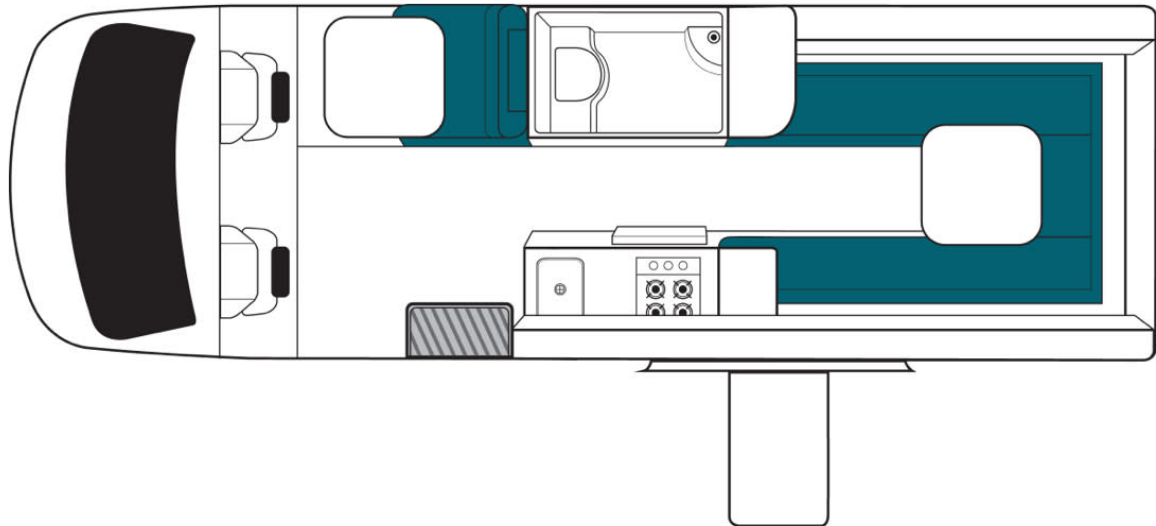

Maui Ultima Plus Floorplans

Day