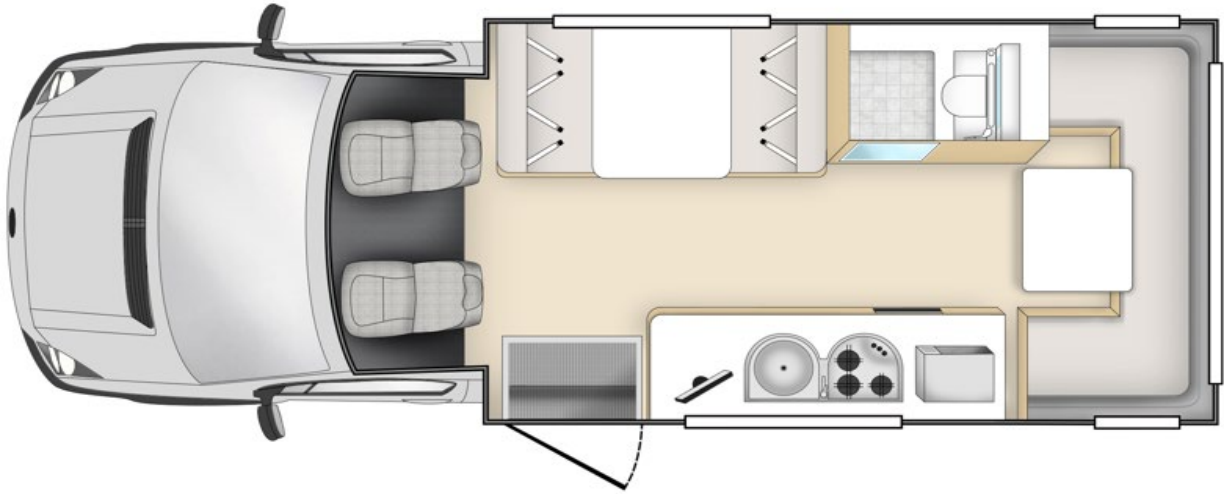

Star RV Polaris Floorplans

Day

Night