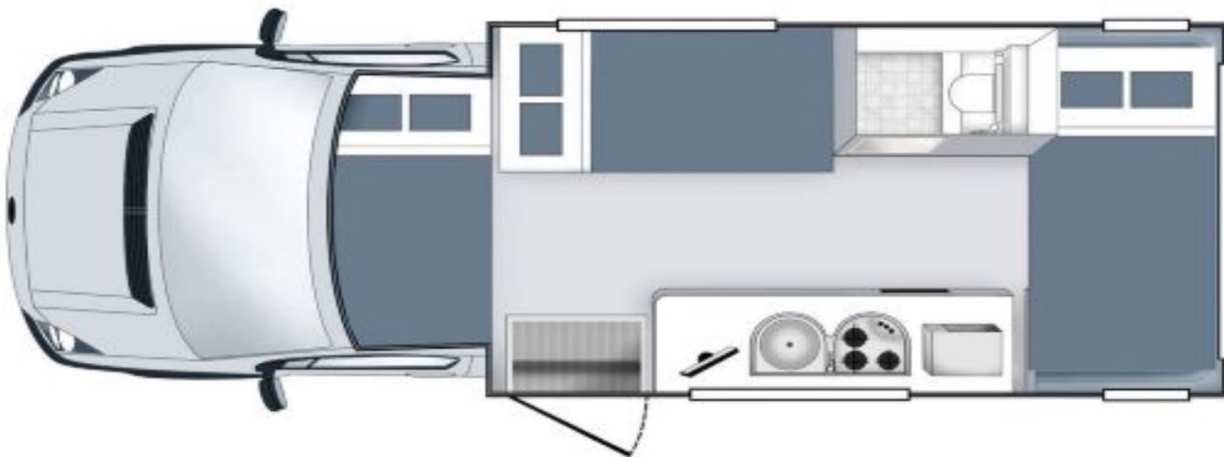

Floor plans and specifications are intended as a guide and Star RV cannot guarantee exact specifications and layouts.

Available on all independent and tailor-made holidays in Australia.

Find out more at www.caravanclub.co.uk/worldwide