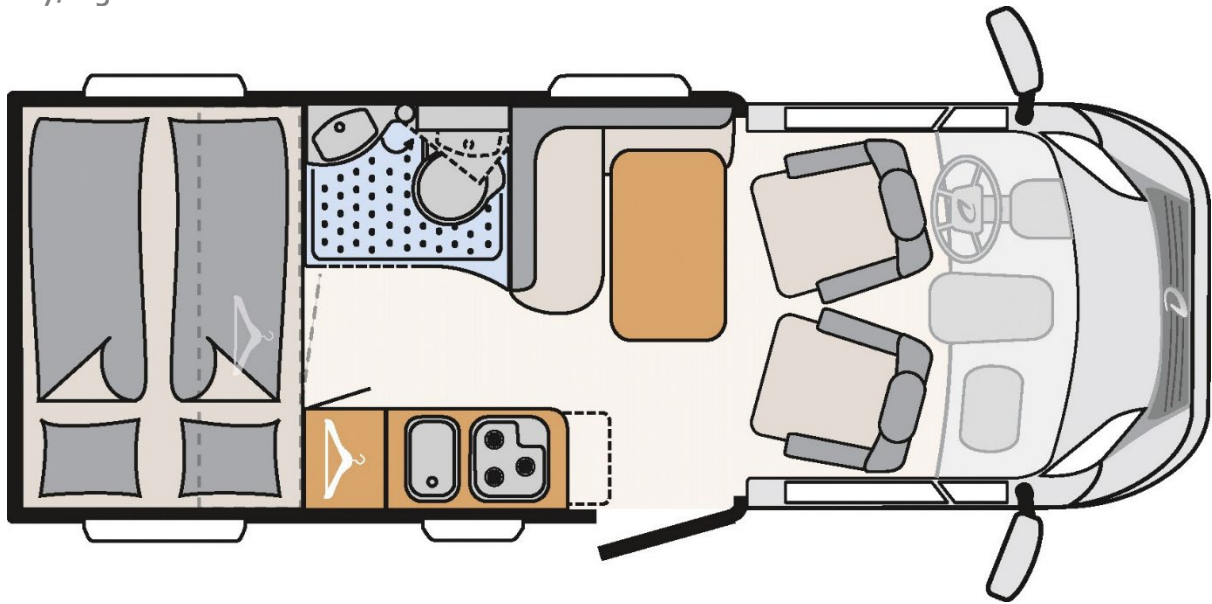

MCRENT COMPACT PLUS

2 Berth Motorhome

The compact semi-integrated motorhome is particularly suitable for city trips with two beds and four seats.

What's included with the McRent Compact Plus

- Linen and bedding
- Towels
- Kitchen Kit
- Toilet and shower
- Additional driver fees
- Bike Rack
- 2 Gas bottles (need to be returned full)

Optional Extras

- Balancing Wedges (Pair)
- Picnic table and chairs (chairs per person travelling)

Vehicle Specifications

- Vehicle: T6905
- Automatic
- Power steering
- Air-con: Drivers Cab
- Heating in driver cab & living area
- Fuel tank capacity: 90L
- Fresh water tank: 116L
- Wastewater tank: 92L
- 2 seatbelts in the driver's cab
- 2 child seatbelts (3-point belt)
- Power supply: 230v
- Fridge/freezer: 89L/11L
- Front Swivel Seats
- Sink
- 3 x WC Chemicals
- Gas stove (3-flame)
- Cutlery & cooking utensils
- Crockery and glasses
- Pots and pans
- Pressurised water
- Bike Rack
- Smart TV
- Stereo system
- Toilet
- Basin
- Shower
- Awning

Sleeping for up to 2 Adults

- Rear - Double Bed 1.95m x 1.94m

Vehicle Dimensions

- Length – 6.65m
- Width – 2.14m
- Height – 2.87m
- Interior Height – 1.95m

McRent Compact Plus Floorplan

Day/Night

Floor plans and specifications are intended as a guide and McRent cannot guarantee exact specifications and layouts.