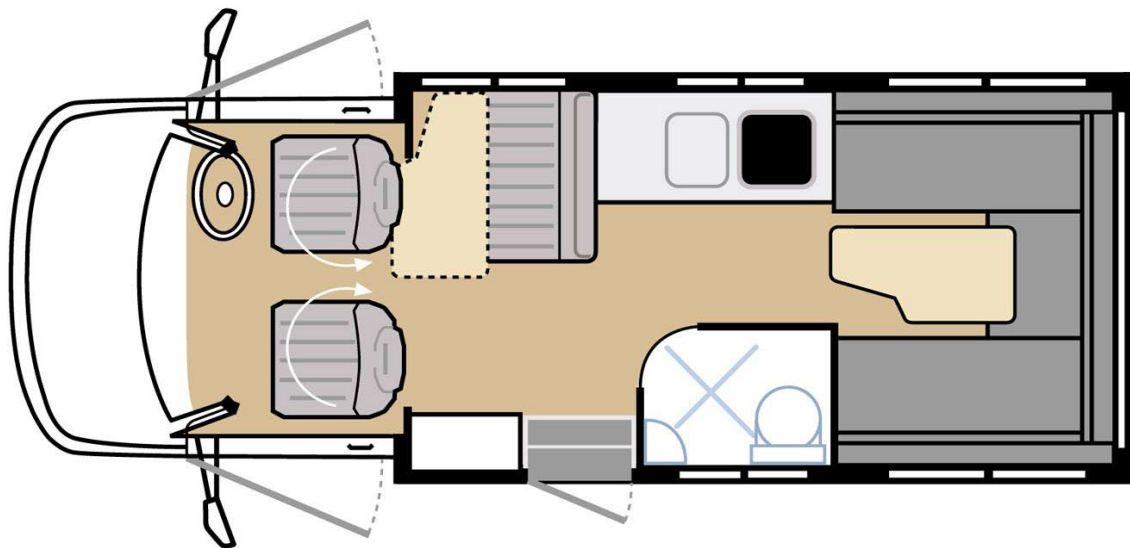

Pacific Horizon GEM-4 Floorplans

Day

Night