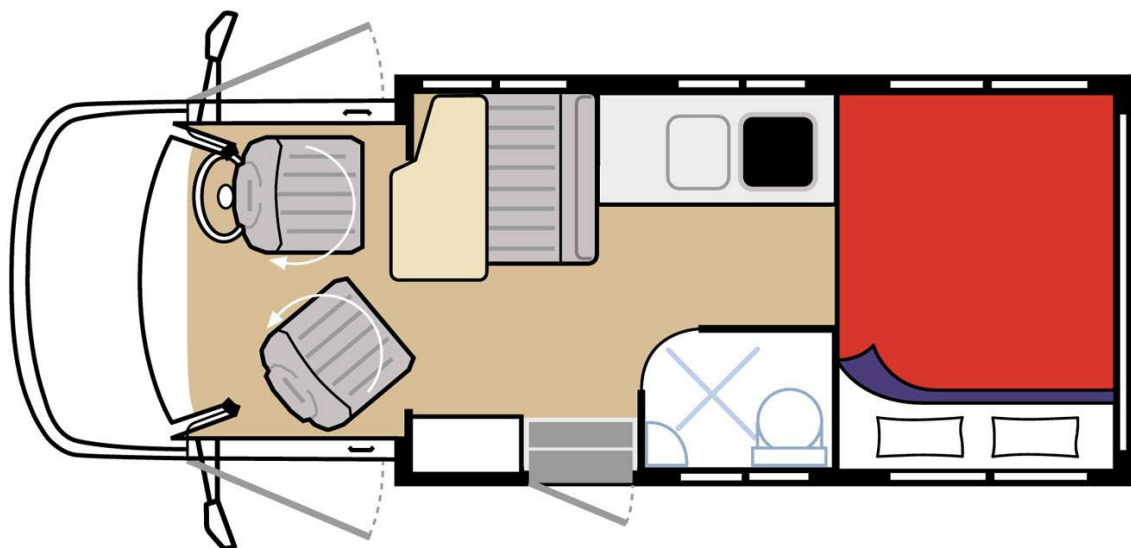

## Sleeping for up to 4 Adults

- Double Bed (Rear Lower) 2.20m x 1.60m or Singles 1.60m x 0.70m / 1.60m x 0.70m
- Double Bed (Rear Upper) 2.20m x 1.45m

## Vehicle Dimensions

- Length – 6.90m
- Width – 2.20m
- Height – 2.95m
- Interior Height – 2.10m

## Pacific Horizon GEM-4 Floorplans

Day

Night

Floor plans and specifications are intended as a guide and Pacific Horizon cannot guarantee exact specifications and layouts.

Available on all independent and tailor-made holidays in New Zealand.