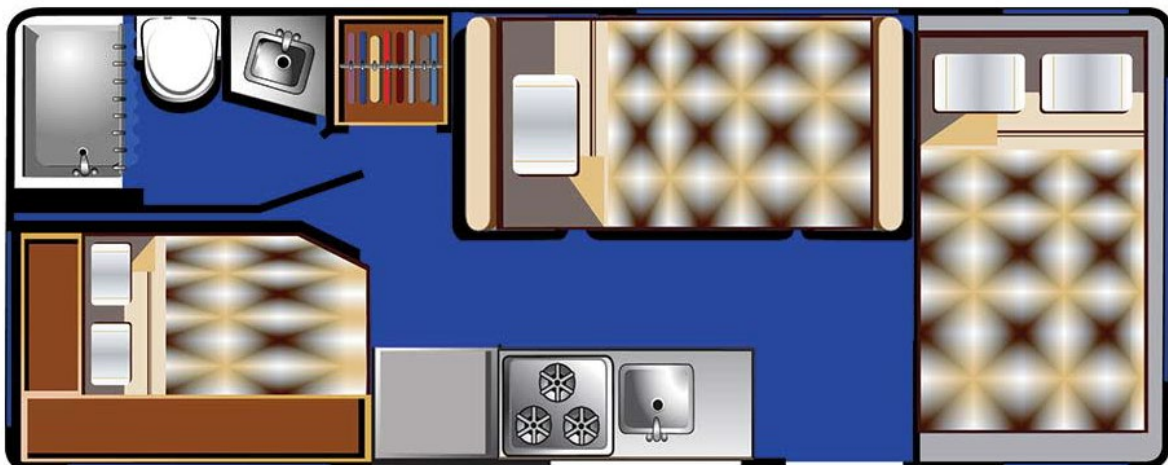

ROAD BEAR CLASS C (24-26')

5 berth motorhome

The Road Bear C Class 24-26' is perfect for a family or small group site-seeing adventure. Extremely manoeuvrable, it sleeps up to five with a rear queen bed, dinette bed and over the cab bed. This RV is equipped with all the conveniences you'll need for the short get-away or extended trip, with a large storage bin underneath. A toilet, sink and shower, hot water heater, stove, microwave, fridge & freezer and generator are all on board.

Sleeping for up to 3 Adults and 2 Children

- Rear Bed – 1.88m x 1.37 m
- Cab over bed – 2.41m x 1.22m
- Dinette Bed – 1.70m x 1.06m

Vehicle Dimensions

- Length – 24-26 ft
- Width – 2.65m
- Exterior Height – 3.42m
- Interior Height – 2.13m

Road Bear Class C (24-26') Floorplans

Day

Night

Floor plans and specifications are intended as a guide and Road Bear cannot guarantee exact specifications and layouts.

Available on all independent and tailor-made holidays in the USA.