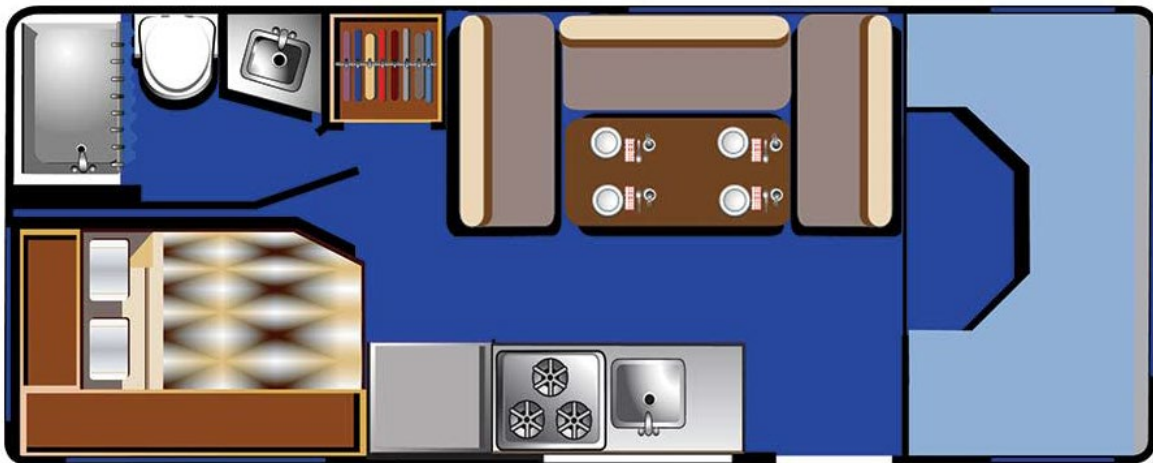

ROAD BEAR CLASS C (24-26')

5 berth motorhome

The Road Bear C Class 24-26' is perfect for a family or small group site-seeing adventure. Extremely manoeuvrable, it sleeps up to five with a rear queen bed, dinette bed and over the cab bed. This RV is equipped with all the conveniences you'll need for the short get-away or extended trip, with a large storage bin underneath. A toilet, sink and shower, hot water heater, stove, microwave, fridge & freezer and generator are all on board.

Vehicle Specifications

- Vehicle make: Ford Chassis
- Automatic
- Power steering
- Cruise control
- Backup Cam
- Air-con: Drivers Cab + Main Cab
- Heating: Drivers Cab + Main Cab
- Fuel tank capacity: 117L
- Fresh water tank: 143L
- Waste water tank, grey: 117L
- Waste water tank, black: 113L
- 2 seatbelts in the driver's cab
- 3 seatbelts in the main cab
- Power supply: 12V hook-up
- Fire extinguisher
- Furnace
- Generator
- Full size Fridge/freezer
- Microwave
- Hot Water
- Cab-over Ladder including safety net
- Tinted rear Windows
- Sink
- Stove top
- Exterior side awning
- Cutlery & cooking utensils
- Crockery and glasses
- Pots and pans
- Kettle and toaster
- Radio and CD player
- DVD player with flat screen TV
- Toilet
- Shower

Sleeping for up to 3 Adults and 2 Children

- Rear Bed – 1.88m x 1.37 m
- Cab over bed – 2.41m x 1.22m
- Dinette Bed – 1.70m x 1.06m

Vehicle Dimensions

- Length – 24-26 ft
- Width – 2.65m
- Exterior Height – 3.42m
- Interior Height – 2.13m

Road Bear Class C (24-26') Floorplans

Day

Night

Floor plans and specifications are intended as a guide and Road Bear cannot guarantee exact specifications and layouts.

Available on all independent and tailor-made holidays in the USA.