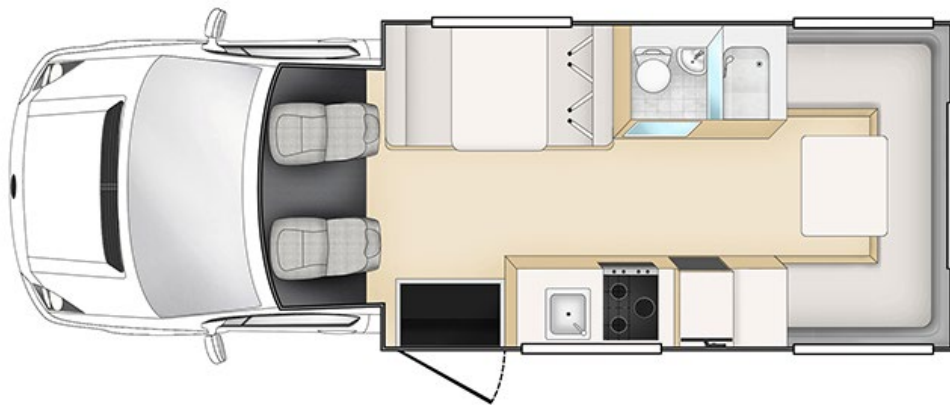

Apollo Euro Camper Floorplans

Day

Night

Floor plans and specifications are intended as a guide and Apollo cannot guarantee exact specifications and layouts.

Available on all independent and tailor-made holidays in Australia.

Find out more at www.caravanclub.co.uk/worldwide