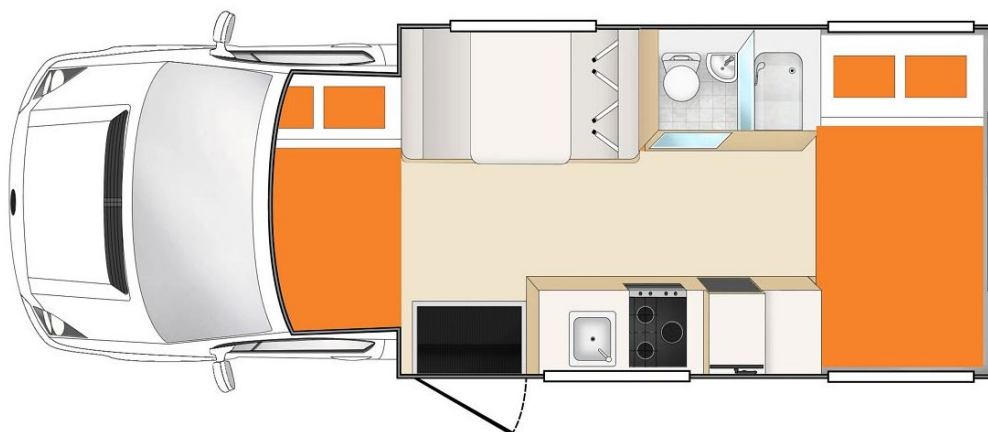

Floor plans and specifications are intended as a guide and Apollo cannot guarantee exact specifications and layouts.

Available on all independent and tailor-made holidays in Australia.

Find out more at www.caravanclub.co.uk/worldwide