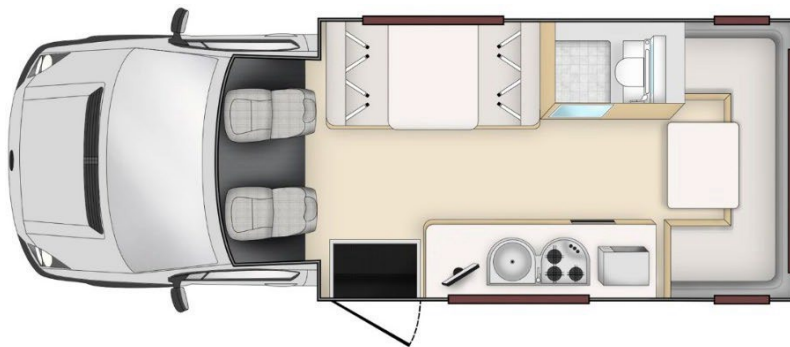

Apollo Euro Deluxe Floorplans

Day

Night