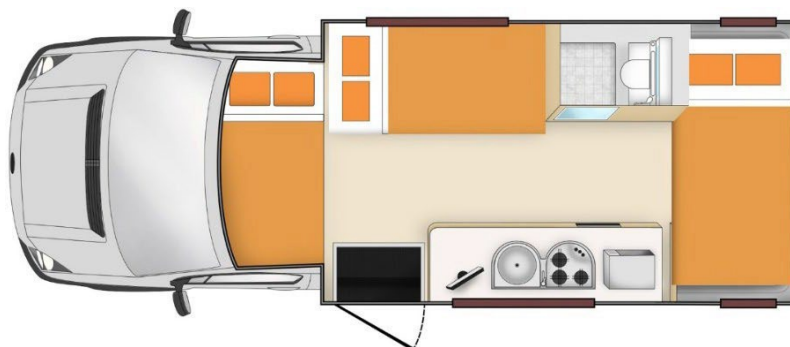

Floor plans and specifications are intended as a guide and Apollo cannot guarantee exact specifications and layouts.

Available on all independent and tailor-made holidays in Australia.