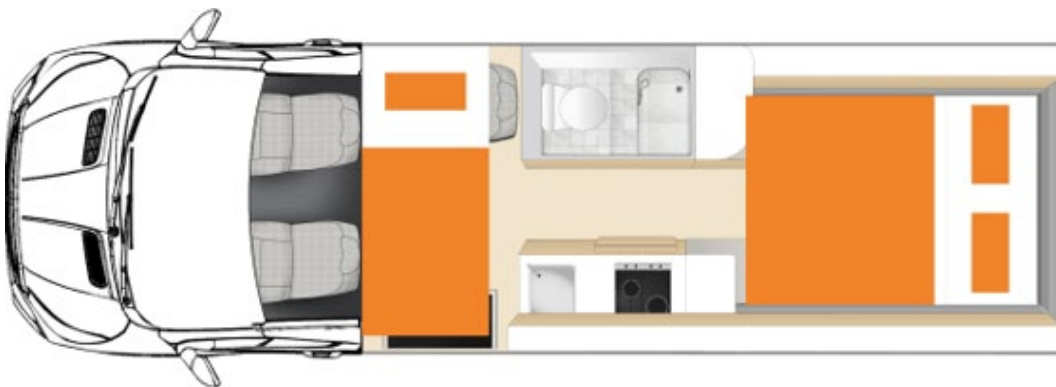

Floor plans and specifications are intended as a guide and Apollo cannot guarantee exact specifications and layouts.

Available on all independent and tailor-made holidays in Australia.