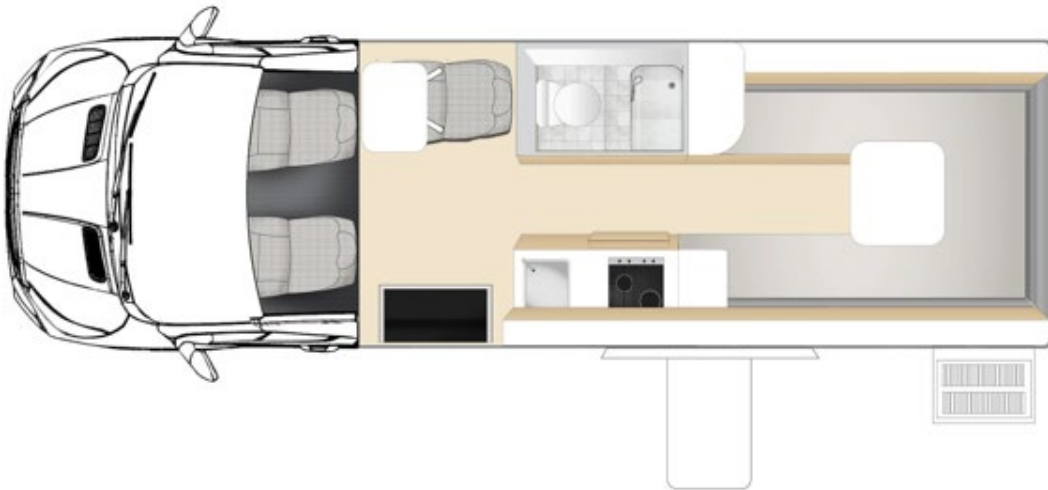

Apollo Euro Quest Floorplans

Day

Night

Floor plans and specifications are intended as a guide and Apollo cannot guarantee exact specifications and layouts.

Available on all independent and tailor-made holidays in Australia.