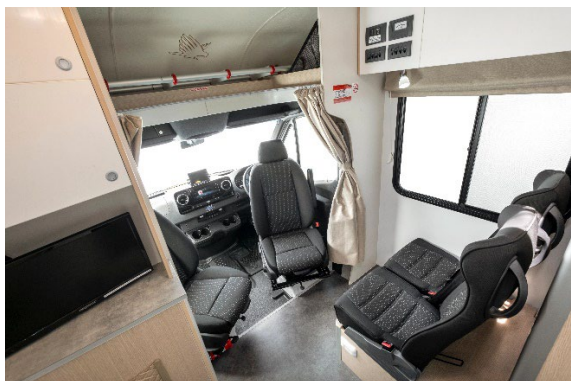

APOLLO EURO QUEST

4 berth motorhome

The Euro Quest is an innovative camper designed for up to four people. With a dinette that converts to a double bed and an electric drop-down double bed above it, this space saving camper will be super popular for a family of four or group of friends. The slide-out cooker makes for easy dinners on those warm Aussie evenings.

What's included with the Apollo Euro Plus

- Cooking equipment
- Personal kit (Including bedding and towels)
- Camping chairs and table
- Toilet chemicals (Initial Set)
- Unlimited kilometres
- Extra driver fees
- Unlimited windscreen and tyre cover
- Accidental damage cover – undercarriage and overhead
- Excess liability reduced to AUD250
- Single vehicle rollover cover
- Full gas canister (LPG)
- Snow chains (on request)
- Baby booster seat (on request)

Vehicle Specifications

- Mercedes or Similar
- Cruise Control
- 12V battery / 240V mains power / Solar Panel
- Automatic transmission
- Diesel Engine
- Fuel capacity: 71L

Features

- 2 Seatbelts in Driver Cab & 2 Seatbelts in Main Cab
- Pressurised Hot & cold water
- Shower & Toilet
- 97L freshwater tank
- 97L wastewater tank
- Kitchen Sink
- Fridge/Freezer 130L
- Microwave - operates when connected to 240V mains power
- Gas Cooker & Gas Bottle
- Gas/whistle kettle
- Air conditioning Drivers Cab /Main Cab (240V)
- Heating Drivers Cab / Main Cab (240v)
- Driver & passenger airbags in driver's cabin
- Internal walk-through access
- Awning
- Radio & CD Player & Bluetooth
- DVD Player with Flatscreen and HDMI Input
- Fire extinguisher
- Personal Safe
- Central locking for the driver's cab
- Front swivel seats
- External Storage Locker
- Reversing Camera

Sleeping for up to 4 Adults

- Double Bed (permanent drop-down) 2.00m x 1.40m
- Double Bed (lower bed – dinette convert) 2.00m x 1.45m

Vehicle Dimensions

- Length – 6.70m
- Width – 2.25m
- Height – 3.20m
- Interior Height – 2.06m