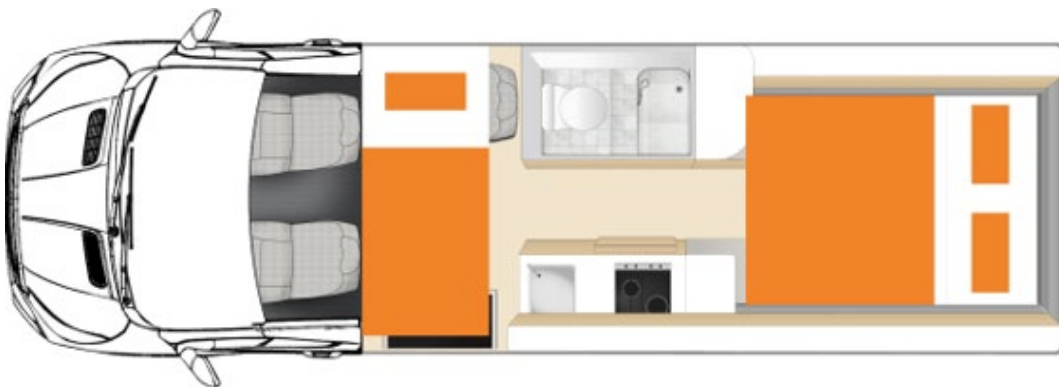

Floor plans and specifications are intended as a guide and Apollo cannot guarantee exact specifications and layouts.

Available on all independent and tailor-made holidays in Australia.