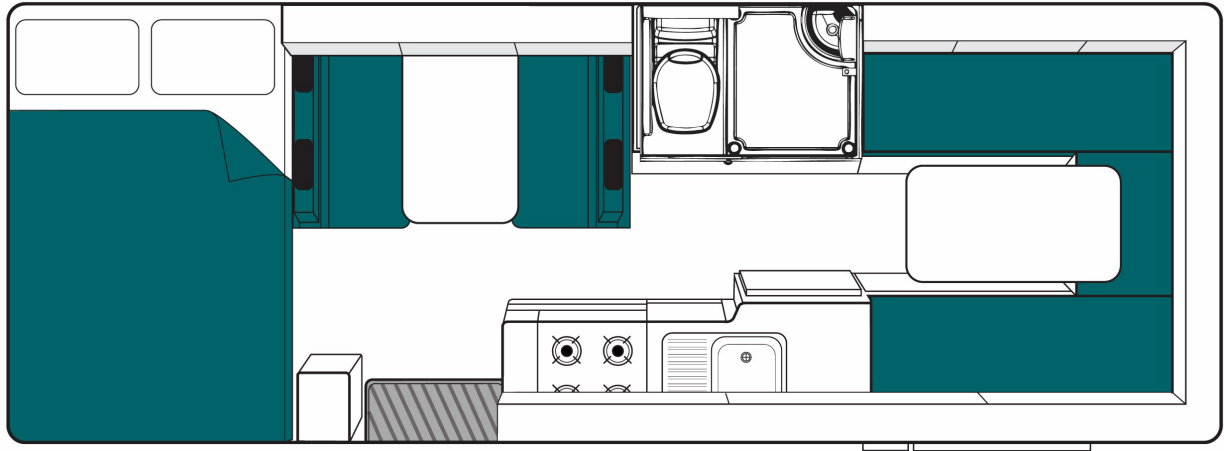

Maui Beach Floorplans

Day

Night