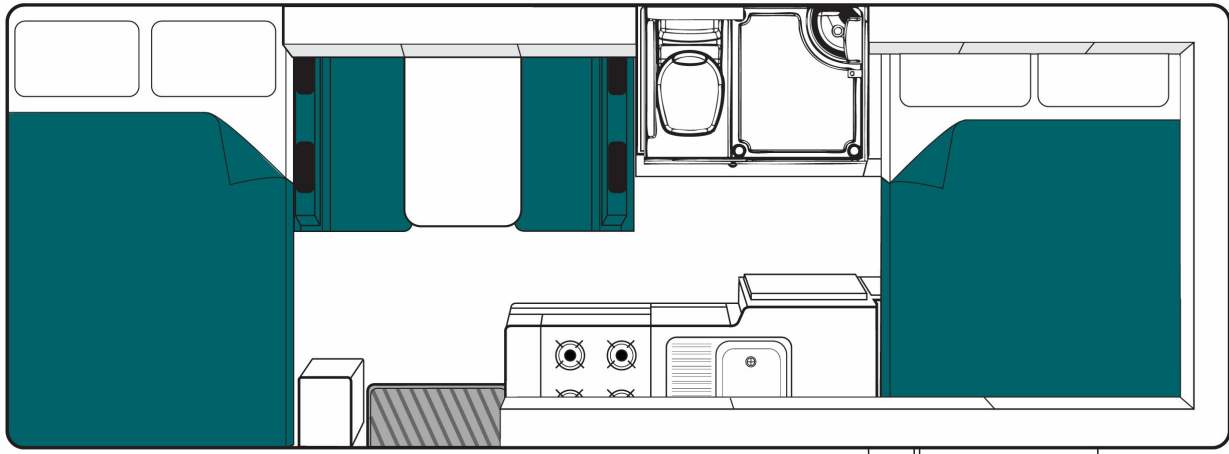

Floor plans and specifications are intended as a guide, and Maui cannot guarantee exact specifications and layouts.

Available on all independent and tailor-made holidays in Australia.