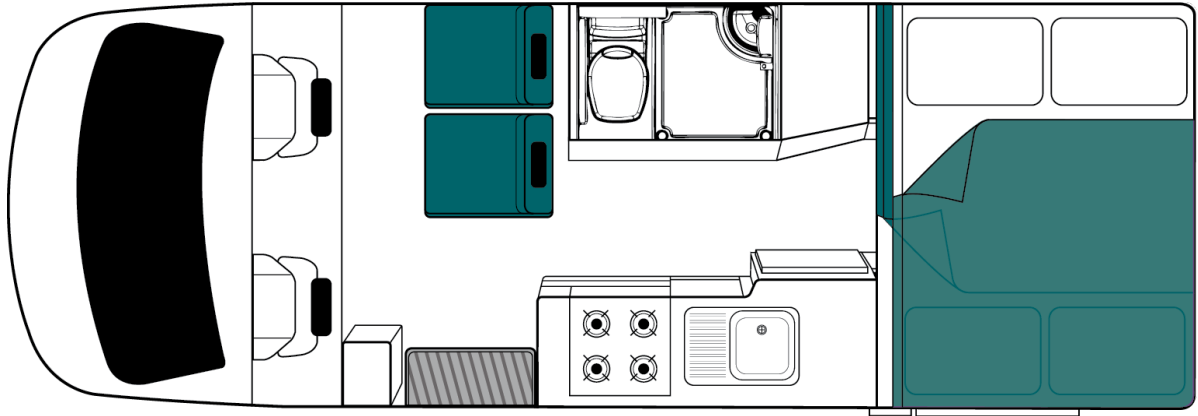

Floor plans and specifications are intended as a guide and Maui cannot guarantee exact specifications and layouts.

Available on all independent and tailor-made holidays in Australia.