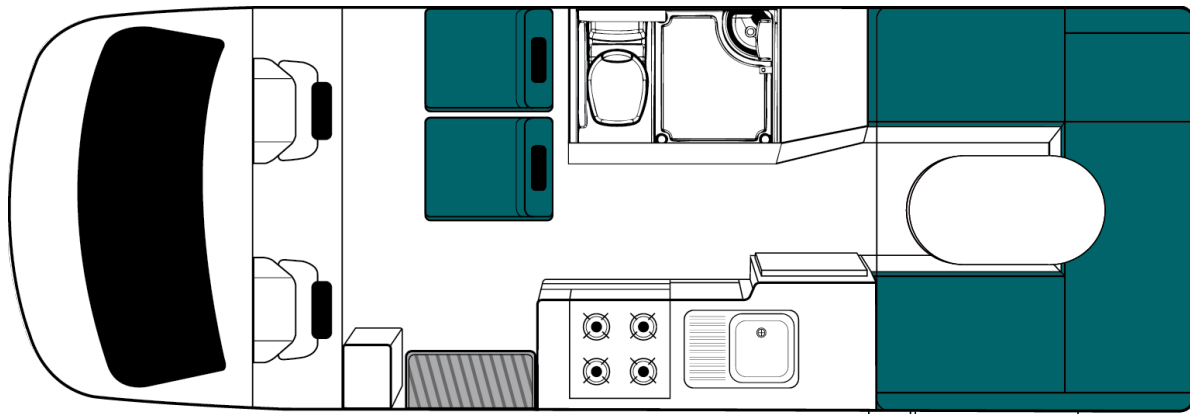

Maui Cascade Floorplans

Day

Night