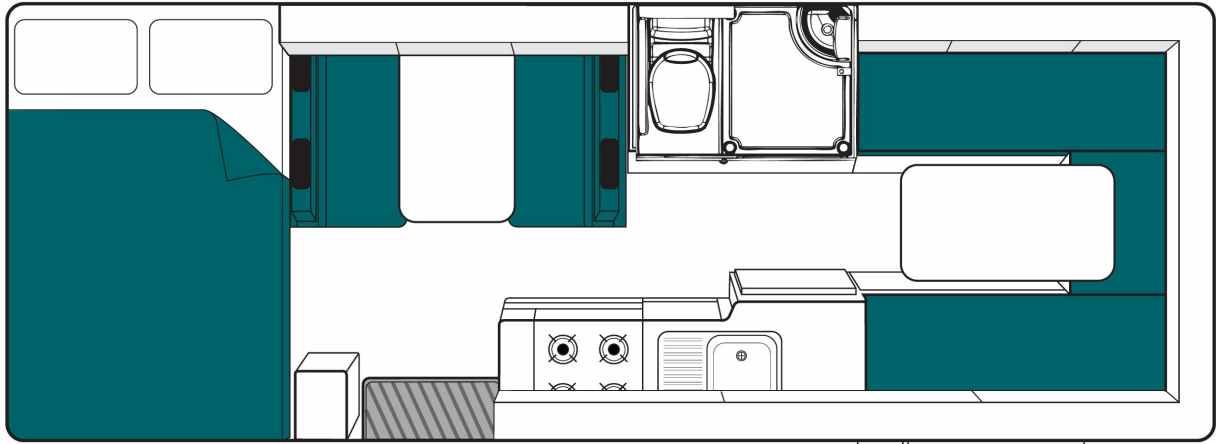

Maui River Floorplans

Day