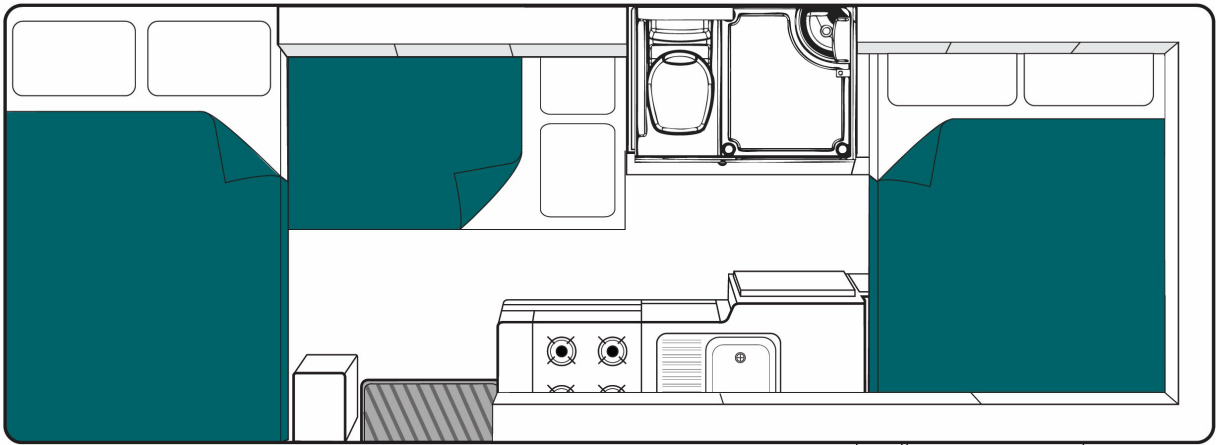

Maui River Floorplans

Day

Night

Floor plans and specifications are intended as a guide, and Maui cannot guarantee exact specifications and layouts. Available on all independent and tailor-made holidays in Australia.