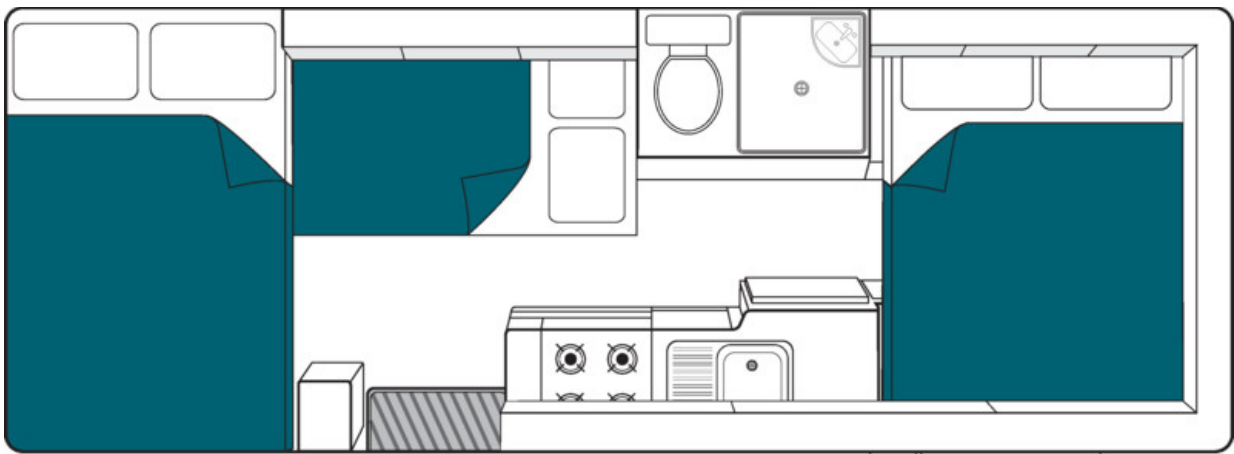

Maui Sunset Floorplans

Day

Night

Floor plans and specifications are intended as a guide and Maui cannot guarantee exact specifications and layouts. Available on all independent and tailor-made holidays in Australia.