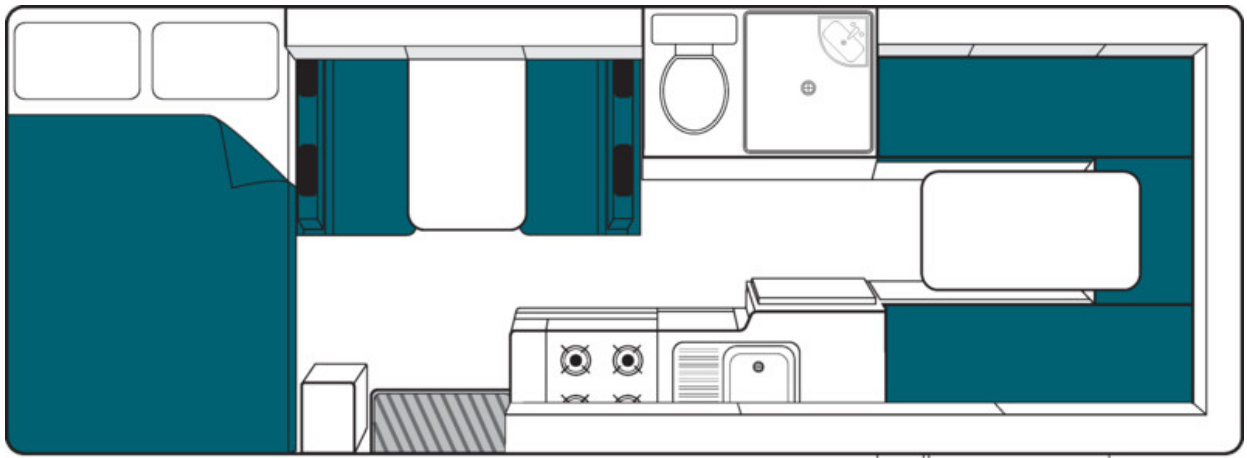

Maui Sunset Floorplans

Day