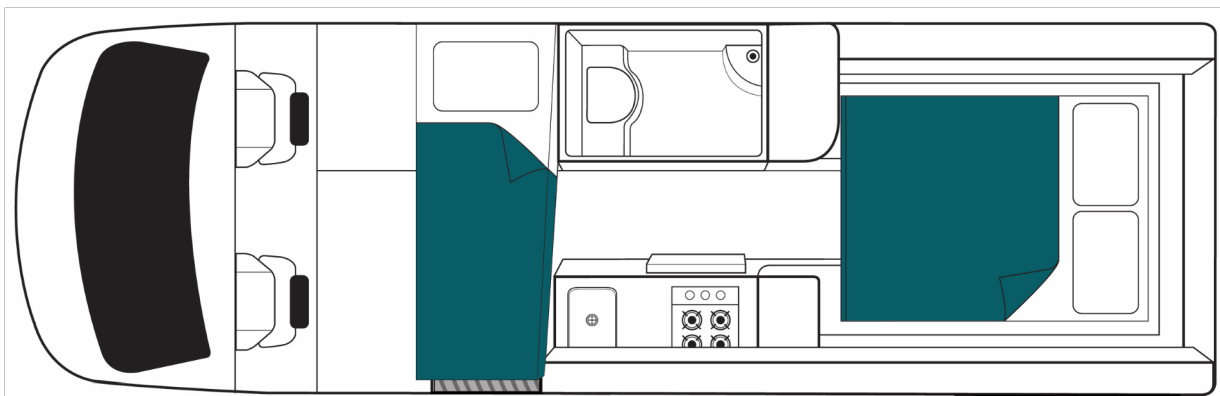

Maui Ultima Plus Floorplans

Day

Night

Floor plans and specifications are intended as a guide and Maui cannot guarantee exact specifications and layouts. Available on all independent and tailor-made holidays in Australia.