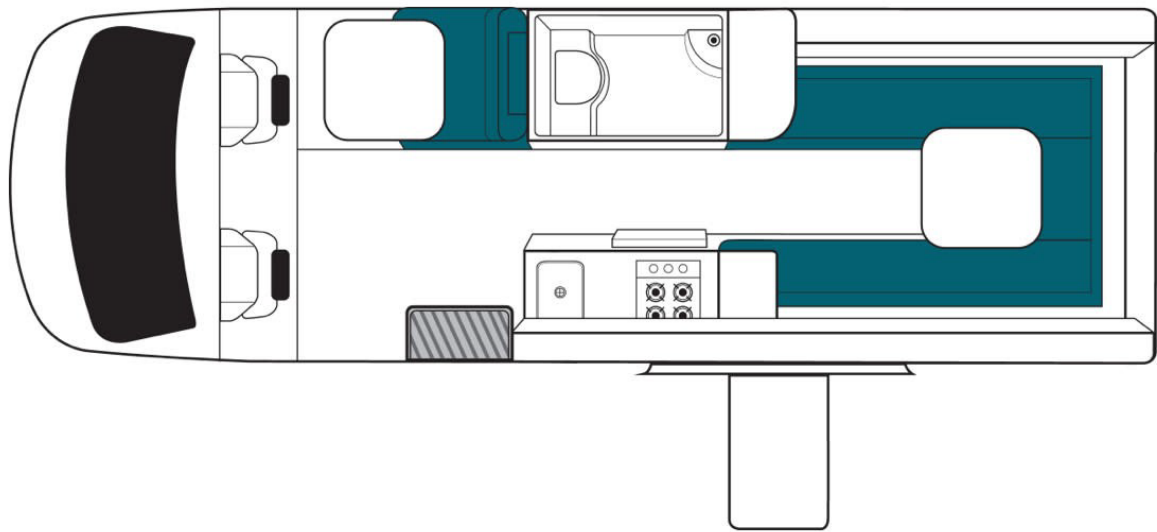

Maui Ultima Plus Floorplans

Day