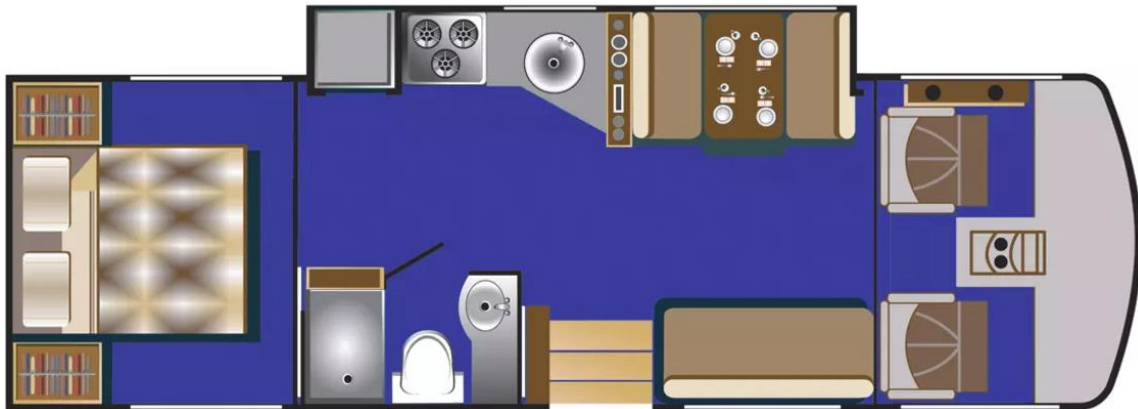

Vehicle Specifications

- Automatic
- Power steering
- Air-con: Drivers Cab + Main Cab
- Heating: Drivers Cab + Main Cab
- Fuel tank capacity: 302L
- Fresh water tank: 189L
- Waste water tank, grey: 151L
- Waste water tank, black: 151L
- 2 seatbelts in the driver's cab
- 4 seatbelts in the main cab
- Power supply: 110V hook-up
- Fire extinguisher
- Reversing camera
- Fridge/freezer
- Microwave
- Sink
- Stove top
- Exterior side awning
- Cutlery & cooking utensils
- Crockery and glasses
- Pots and pans
- GPS
- Kettle and toaster
- Pressurised water
- Radio and CD player
- MP3 Adapter
- DVD player with flat screen TV
- Toilet
- Shower

Sleeping for up to 4 Adults and 2 Children

- Rear Bed – 1.90m x 1.52m
- Cab-over Bed – 1.85m x 1.21m
- Dinette Bed – 1.47m x 1.01m
- Sofa Bed – 1.72m x 0.99m

Vehicle Dimensions

- Length – 30-32 ft
- Width – 2.65m
- Height – 3.95m
- Interior Height – 2.13m

Road Bear Class A (30-32') Floorplans

Day

Night

Floor plans and specifications are intended as a guide and Road Bear cannot guarantee exact specifications and layouts.

Look Inside the Road Bear Class A (30-32')

[Take a 360° look at the Road Bear Class A \(30-32'\)](#) interior, including day & night layouts.