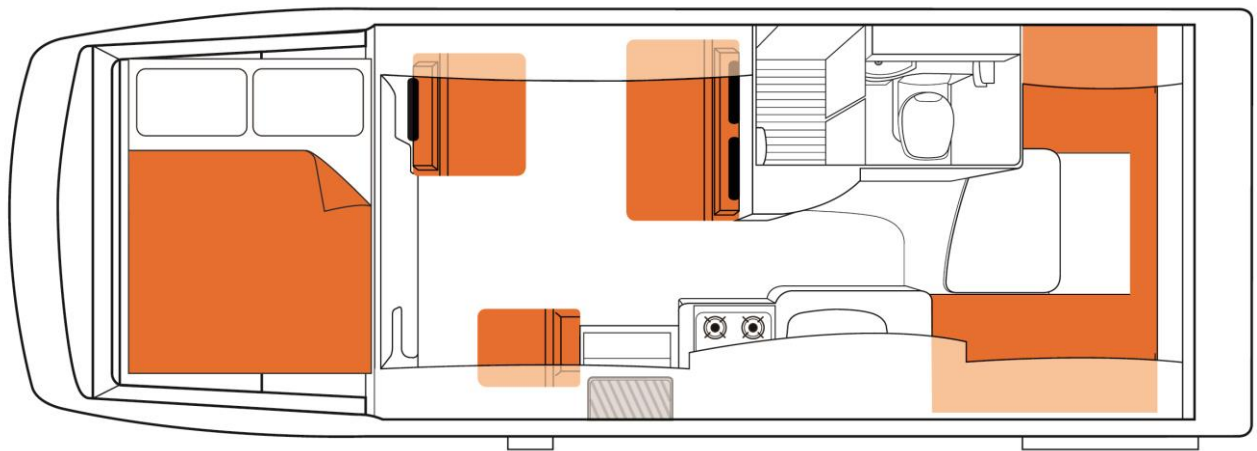

In-Vehicle Tablet

- Sat Nav/GPS built in – to get you from A to B and everywhere in between
- Can suggest activities and experiences near you that you can book with the tablet
- Safe driving videos
- Operational 'How to' & troubleshooting videos for the motorhome
- Enable a Wi-Fi Hotspot
- Locate useful things like campgrounds, waste stations, petrol stations & LPG refill points

Britz Frontier Floorplans

Day

Night