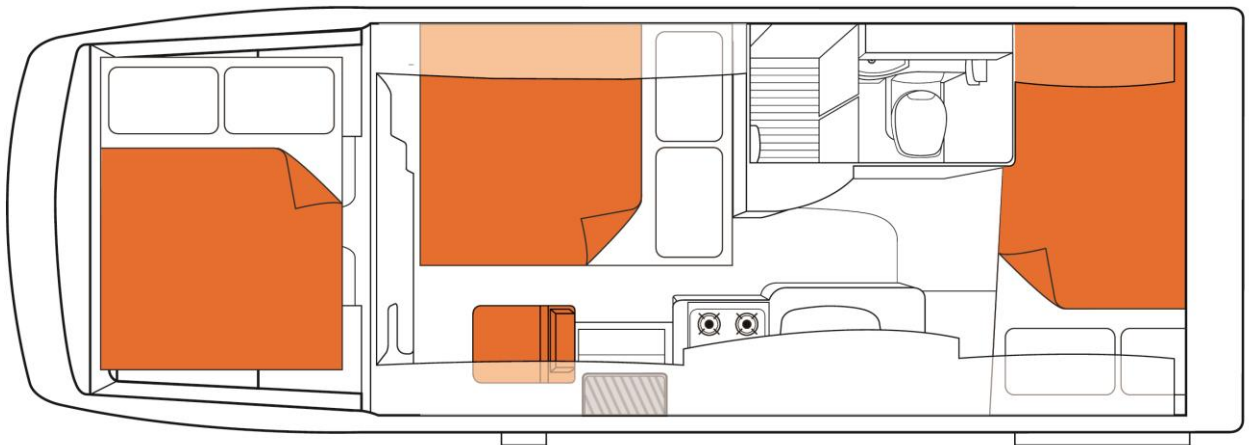

Sleeping for up to 6 Adults

- Over Cab - Double Bed 2.10m x 1.45m
- Dinette - Double Bed 1.84m x 1.10m
- Rear - Double Bed 2.10m x 1.45m

Vehicle Dimensions

- Length – 7.20m
- Width - 2.38m
- Height – 3.40m
- Interior Height – 2.15m

Britz Frontier Floorplans

Day

Night

Floor plans and specifications are intended as a guide and Britz cannot guarantee exact specifications and layouts.

Optional Express Return Pack

Offering you a quick and convenient service when returning the motorhome, the Express Return Pack includes: