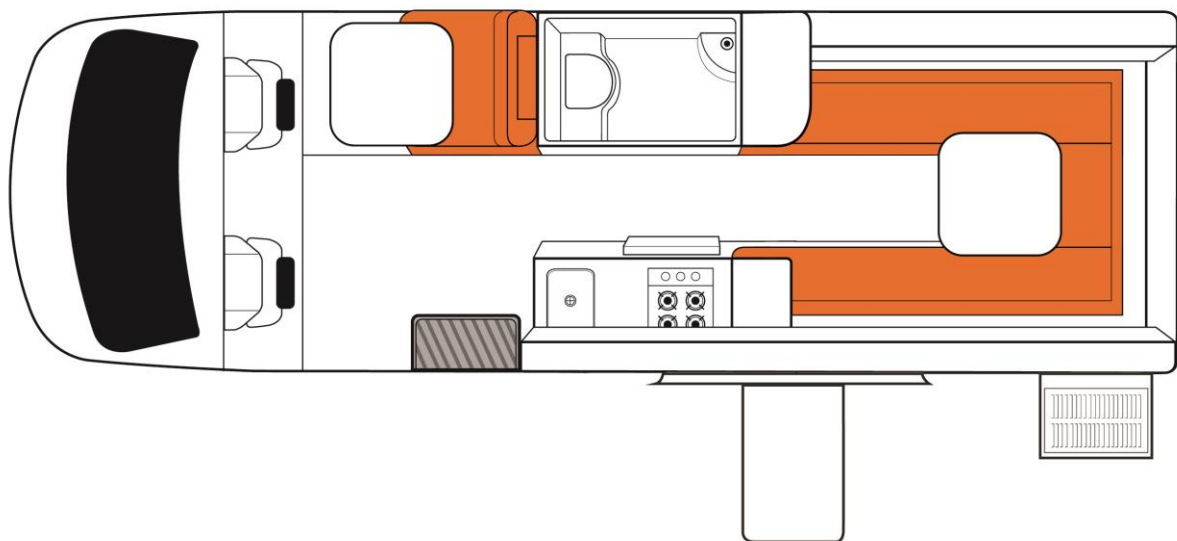

In-Vehicle Tablet

- Sat Nav/GPS built in – to get you from A to B and everywhere in between
- Can suggest activities and experiences near you that you can book with the tablet
- Safe driving videos
- Operational 'How to' & troubleshooting videos for the motorhome
- Enable a Wi-Fi Hotspot
- Locate useful things like campgrounds, waste stations, petrol stations & LPG refill points

Britz Venturer Floorplans

Day

Night