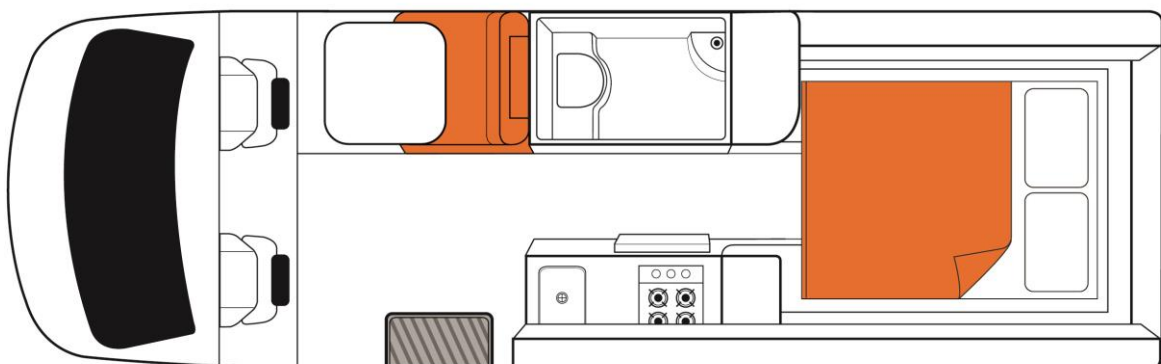

Floor plans and specifications are intended as a guide and Britz cannot guarantee exact specifications and layouts.