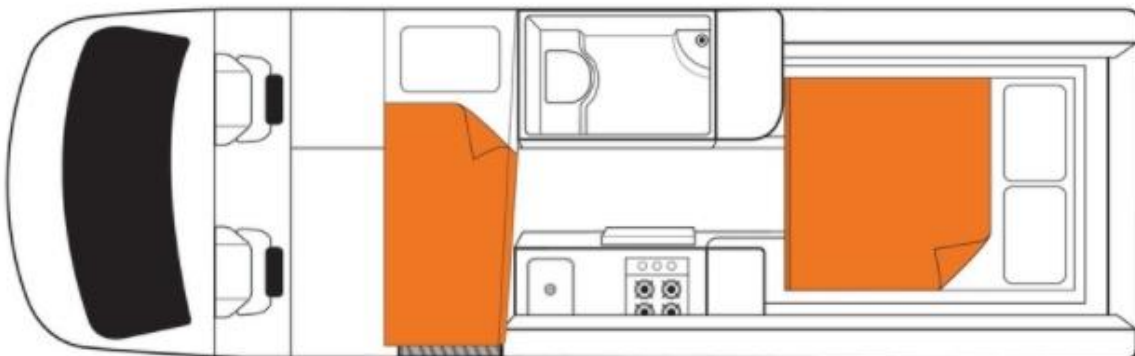

Floor plans and specifications are intended as a guide and Britz cannot guarantee exact specifications and layouts.