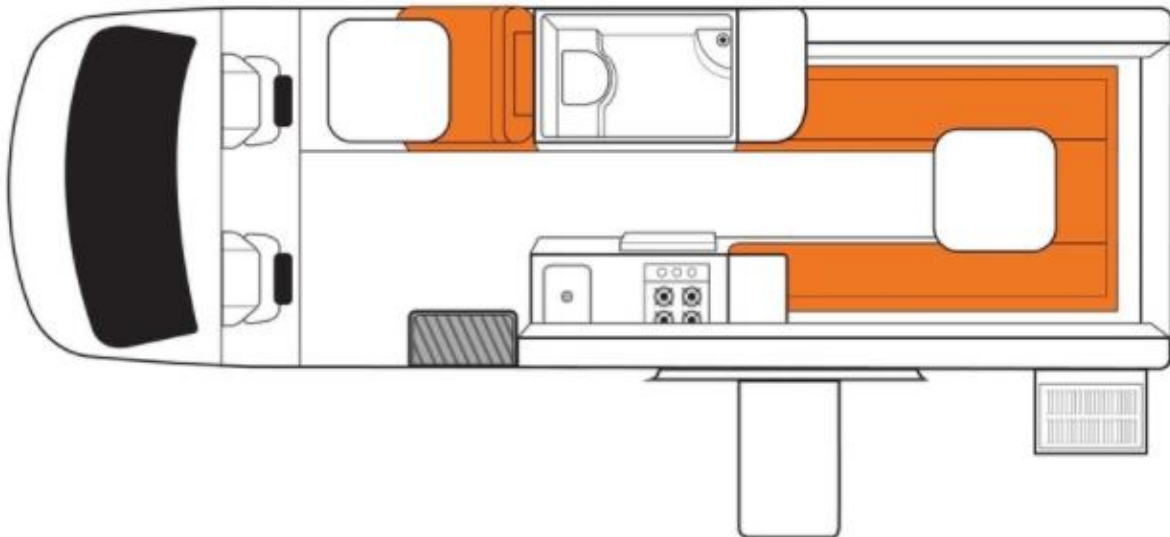

In-Vehicle Tablet

- Sat Nav/GPS built in – to get you from A to B and everywhere in between
- Can suggest activities and experiences near you that you can book with the tablet
- Safe driving videos
- Operational 'How to' & troubleshooting videos for the motorhome
- Enable a Wi-Fi Hotspot
- Locate useful things like campgrounds, waste stations, petrol stations & LPG refill points

Britz Venturer Plus Floorplans

Day

Night