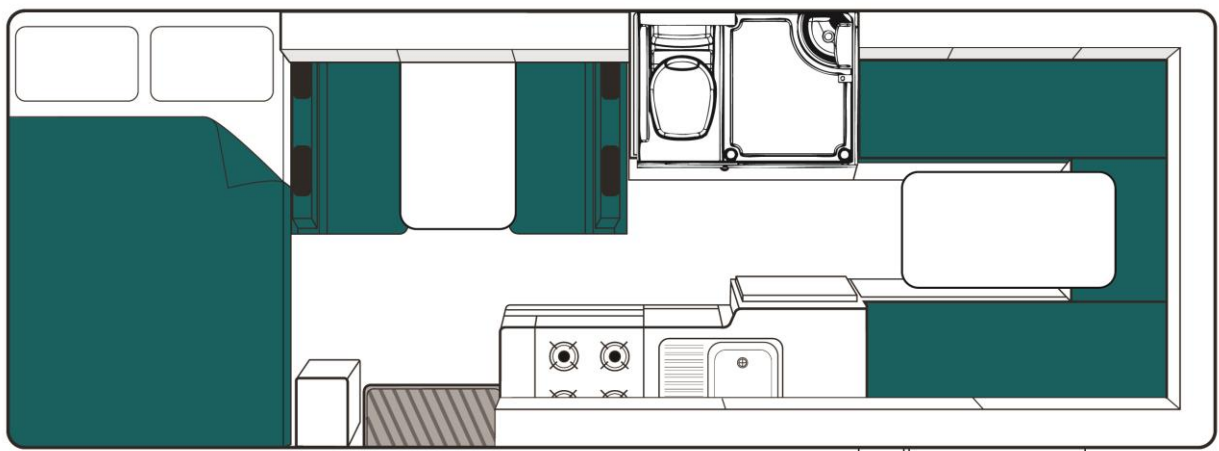

In-Vehicle Tablet

- Sat Nav/GPS built in – to get you from A to B and everywhere in between
- Can suggest activities and experiences near you that you can book with the tablet
- Safe driving videos
- Operational 'How to' & troubleshooting videos for the motorhome
- Enable a Wi-Fi Hotspot
- Locate useful things like campgrounds, waste stations, petrol stations & LPG refill points

Maui River Floorplans

Day