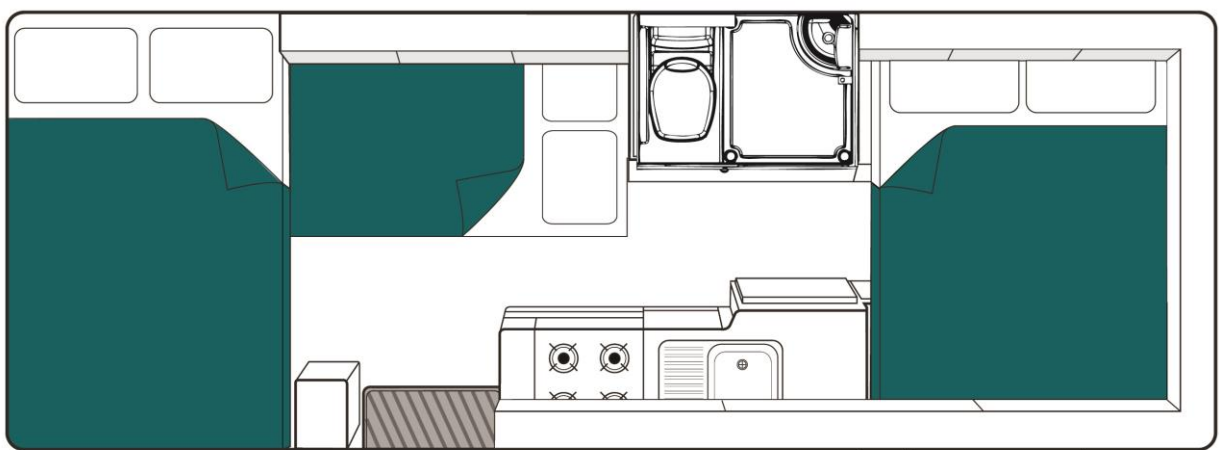

Night

Floor plans and specifications are intended as a guide and Maui cannot guarantee exact specifications and layouts.