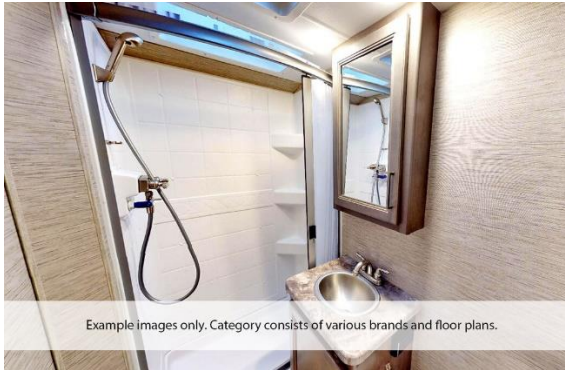

Vehicle Specifications

- Vehicle make: Ford Chassis
- Automatic
- Cruise Control
- Air-Conditioning
- Furnace
- Fuel tank capacity: 208L
- Fresh water tank: 150L
- Black water tank: 90L
- Grey water tank: 95L
- 4 seatbelts
- Power supply: Dual Battery
- Reversing camera
- Fridge/freezer
- Microwave (mains power)
- Sink
- Stove
- Gas Oven or Convection Oven
- Cutlery & cooking utensils
- Crockery and glasses
- Pots and pans
- Kettle and toaster
- Pressurised water
- Awning
- AUX input
- Toilet
- Shower