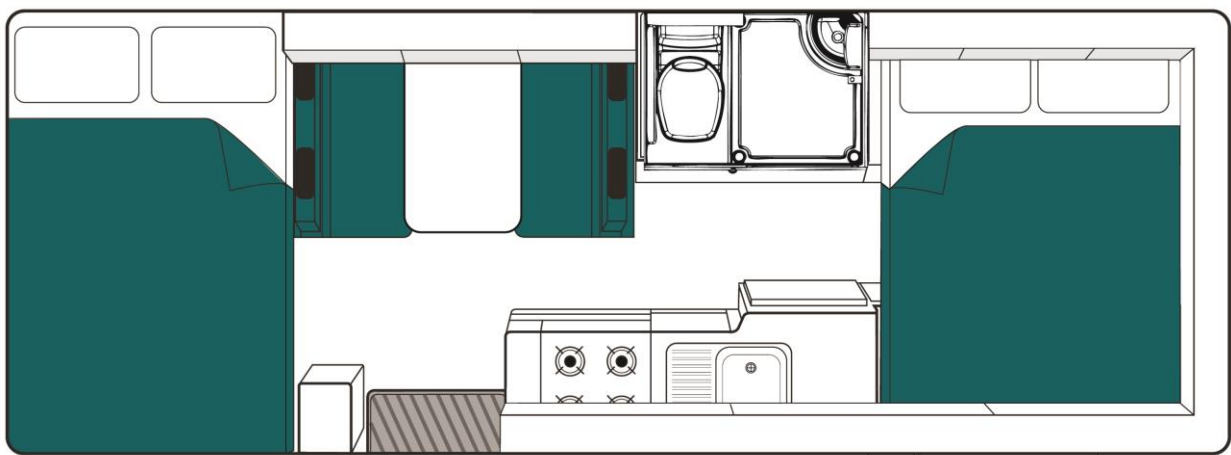

Night

Floor plans and specifications are intended as a guide and Maui cannot guarantee exact specifications and layouts.