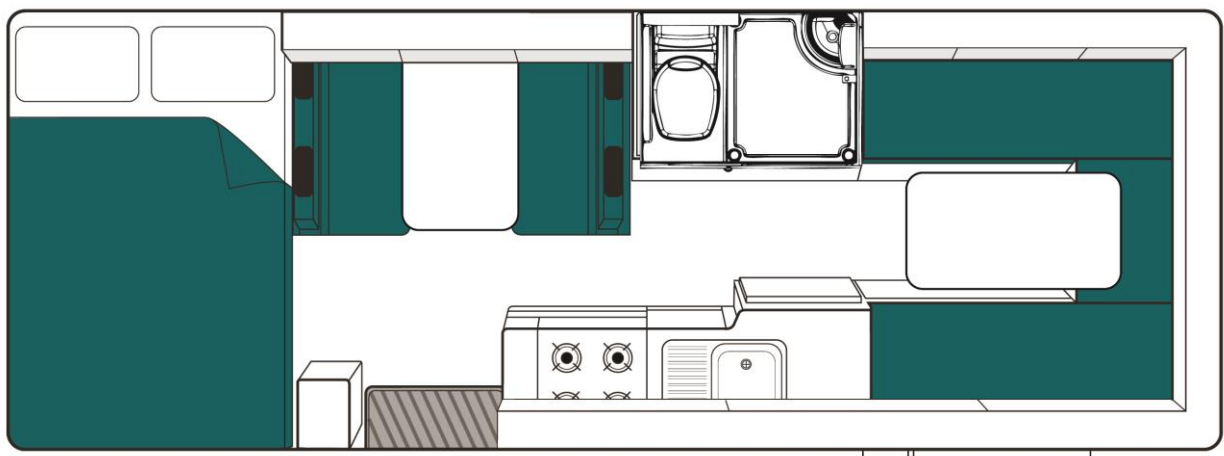

In-Vehicle Tablet

- Sat Nav/GPS built in – to get you from A to B and everywhere in between
- Can suggest activities and experiences near you that you can book with the tablet
- Safe driving videos
- Operational 'How to' & troubleshooting videos for the motorhome
- Enable a Wi-Fi Hotspot
- Locate useful things like campgrounds, waste stations, petrol stations & LPG refill points

Maui Beach Floorplans

Day