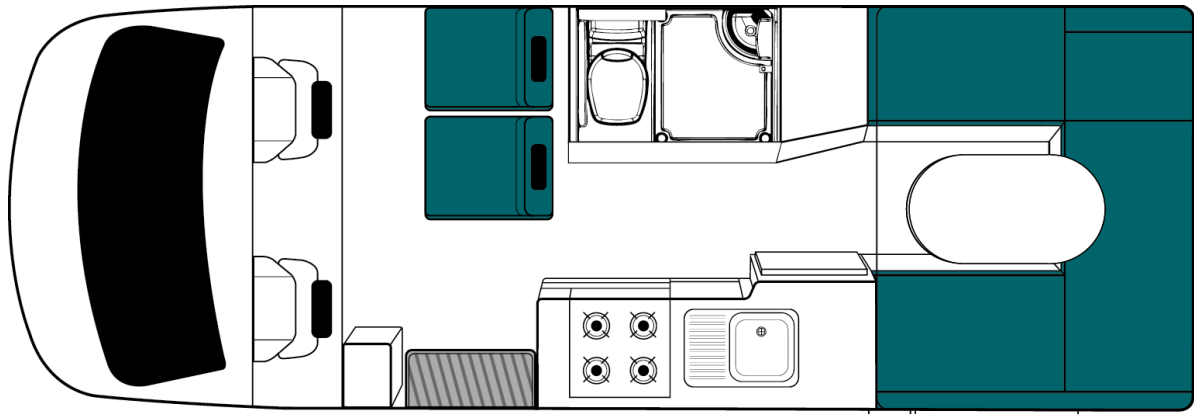

In-Vehicle Tablet

- Sat Nav/GPS built in – to get you from A to B and everywhere in between
- Can suggest activities and experiences near you that you can book with the tablet
- Safe driving videos
- Operational 'How to' & troubleshooting videos for the motorhome
- Enable a Wi-Fi Hotspot
- Locate useful things like campgrounds, waste stations, petrol stations & LPG refill points

Maui Cascade Floorplans

Day