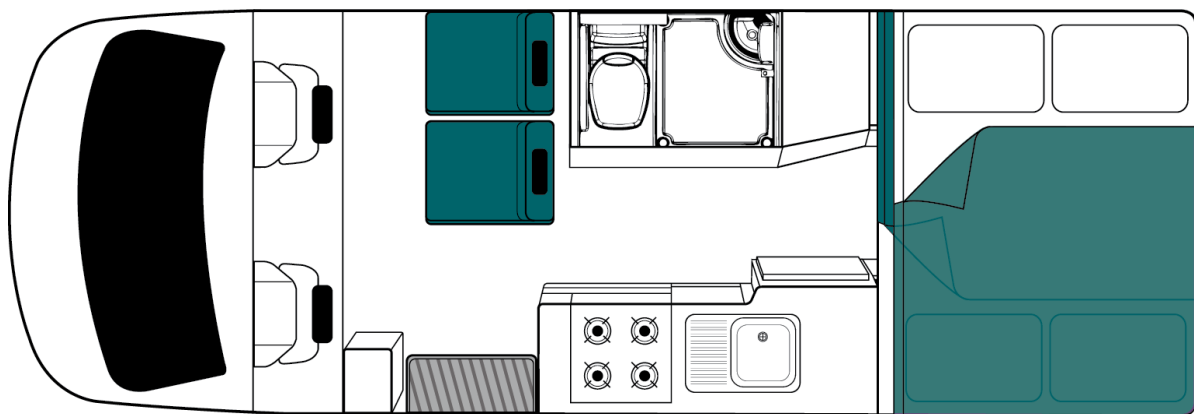

Night

Floor plans and specifications are intended as a guide and Maui cannot guarantee exact specifications and layouts.