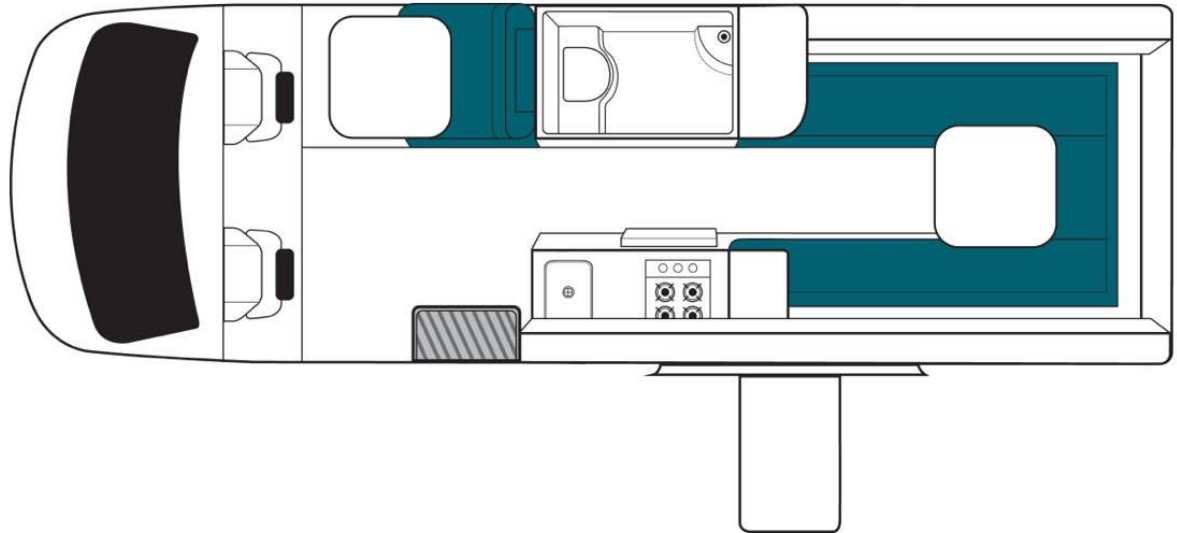

Maui Ultima Plus Floorplans

Day