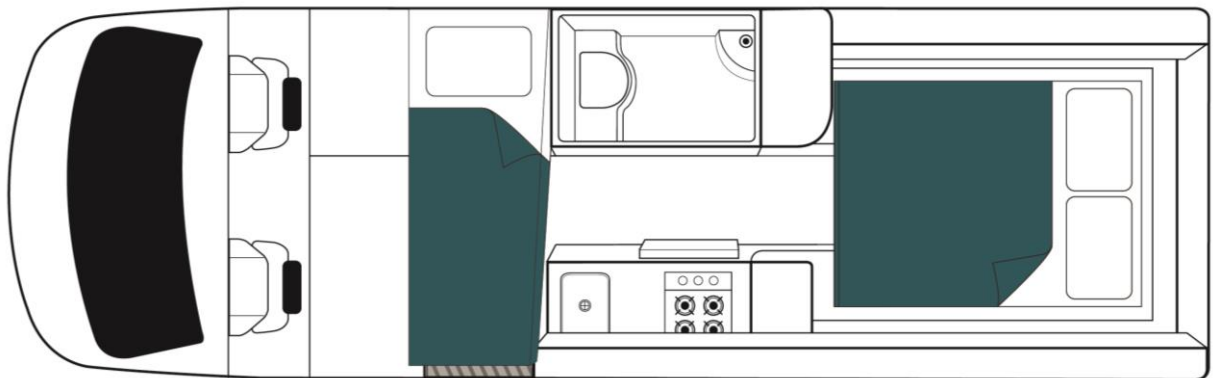

## Maui Ultima Plus Floorplans

Day

Night

Floor plans and specifications are intended as a guide and Maui cannot guarantee exact specifications and layouts.

Available on all independent and tailor-made holidays in New Zealand.