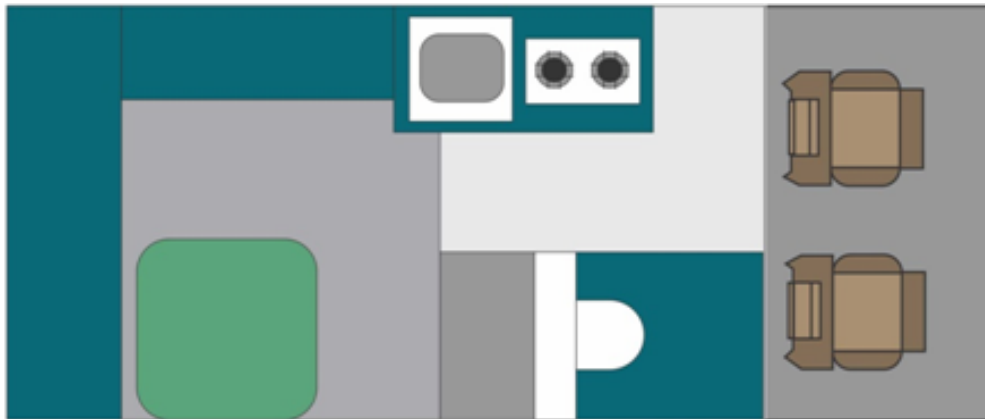

Sleeping for up to 2 Adults

- Rear - Double Bed 1.74m x 1.55m

Vehicle Dimensions

- Length – 5.00m
- Width – 1.90m
- Height – 2.80m
- Interior Height – 1.80m

Maui M2B Floorplans

Day

Night

Floor plans and specifications are intended as a guide and Maui cannot guarantee exact specifications and layouts.