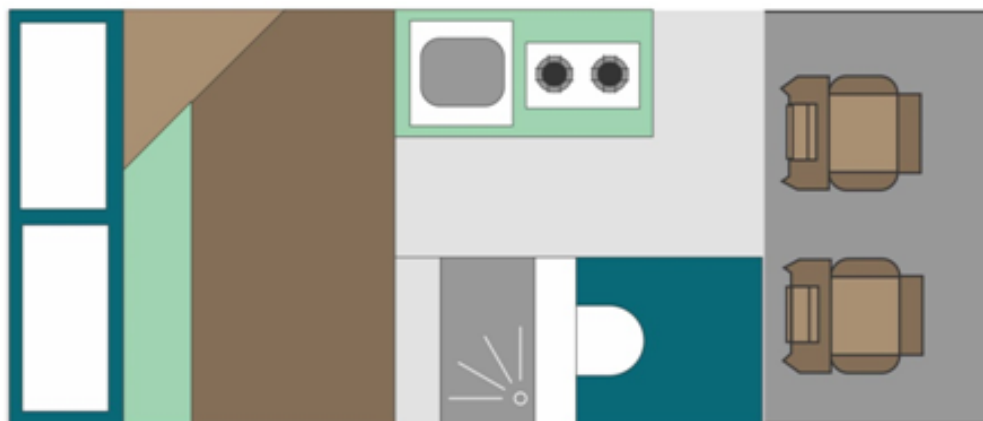

Sleeping for up to 2 Adults

- Rear - Double Bed 1.74m x 1.55m

Vehicle Dimensions

- Length – 5.00m
- Width – 1.90m
- Height – 2.80m
- Interior Height – 1.80m

Maui M2B Floorplans

Day

Night

Floor plans and specifications are intended as a guide and Maui cannot guarantee exact specifications and layouts.